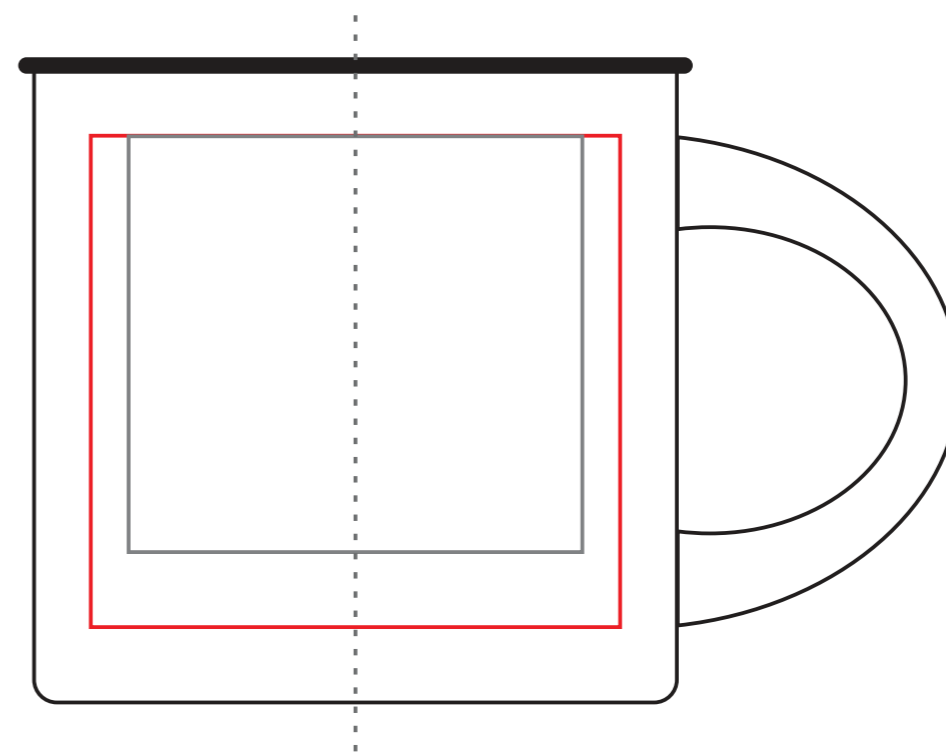

310 ml / h: 86 mm / ø 85 mm

Direct Print

180 x 55 mm

Transfer Print

220 x 65 mm

Direct Print

60 x 55 mm

Transfer Print

70 x 65 mm

Print area on the handle

Print area on the inner bottom

Ø 30 mm

Print area on the inner wall

50 x 20 mm

Print area on the outer bottom

Ø 40 mm