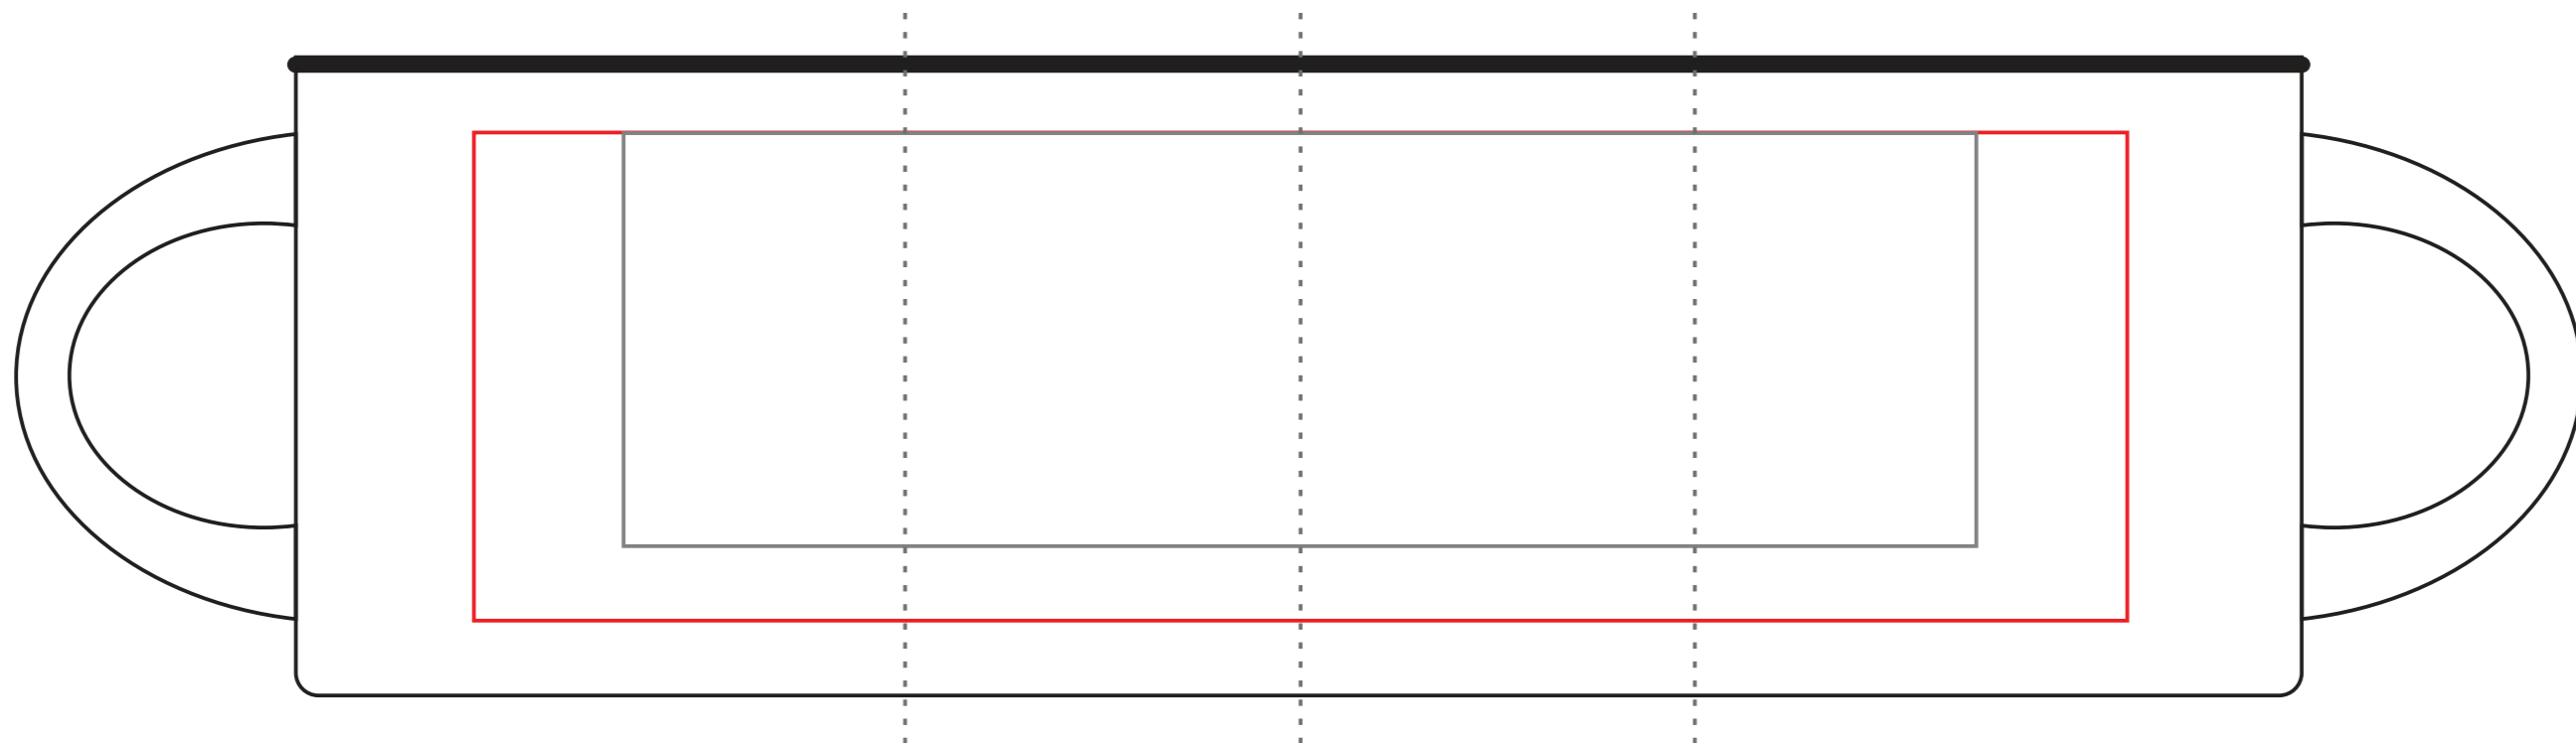

310 ml / h: 86 mm / ø 85 mm

Direct Print

180 x 55 mm

Transfer Print

220 x 65 mm

Direct Print

60 x 55 mm

Transfer Print

70 x 65 mm

Print area on the handle

Print area on the inner bottom

Ø 30 mm

Print area on the inner wall

50 x 20 mm

Print area on the outer bottom

Ø 40 mm