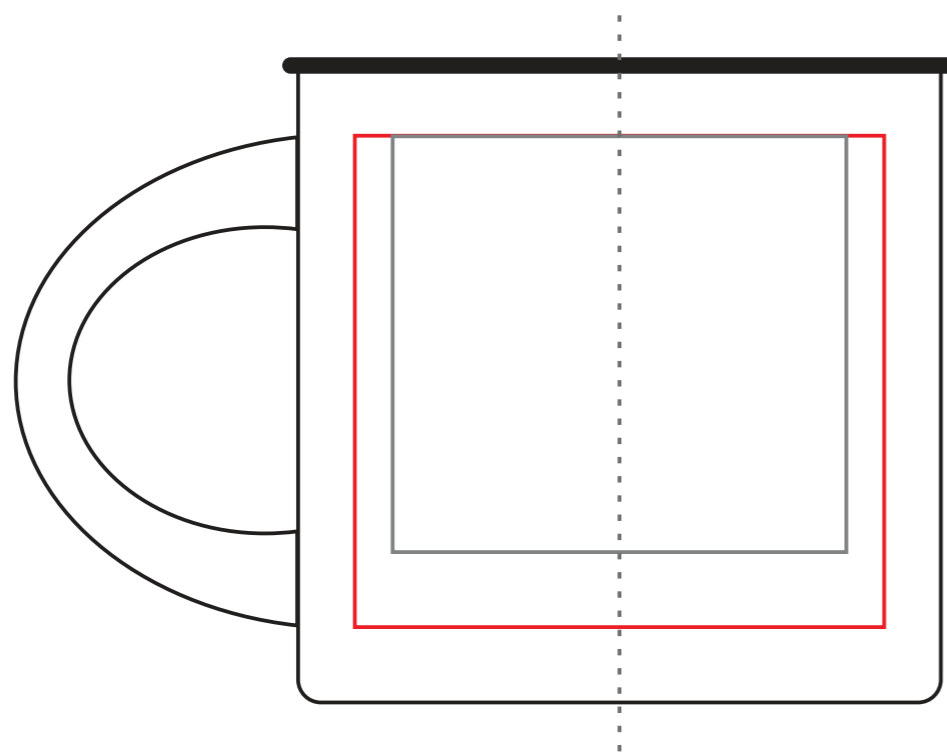

310 ml / h: 86 mm / ø 85 mm

Direct Print

180 x 55 mm

Transfer Print

220 x 65 mm

Direct Print

60 x 55 mm

Transfer Print

70 x 65 mm

Print area on the handle

Print area on the inner bottom

Ø 30 mm

Print area on the inner wall

50 x 20 mm

Print area on the outer bottom

Ø 40 mm