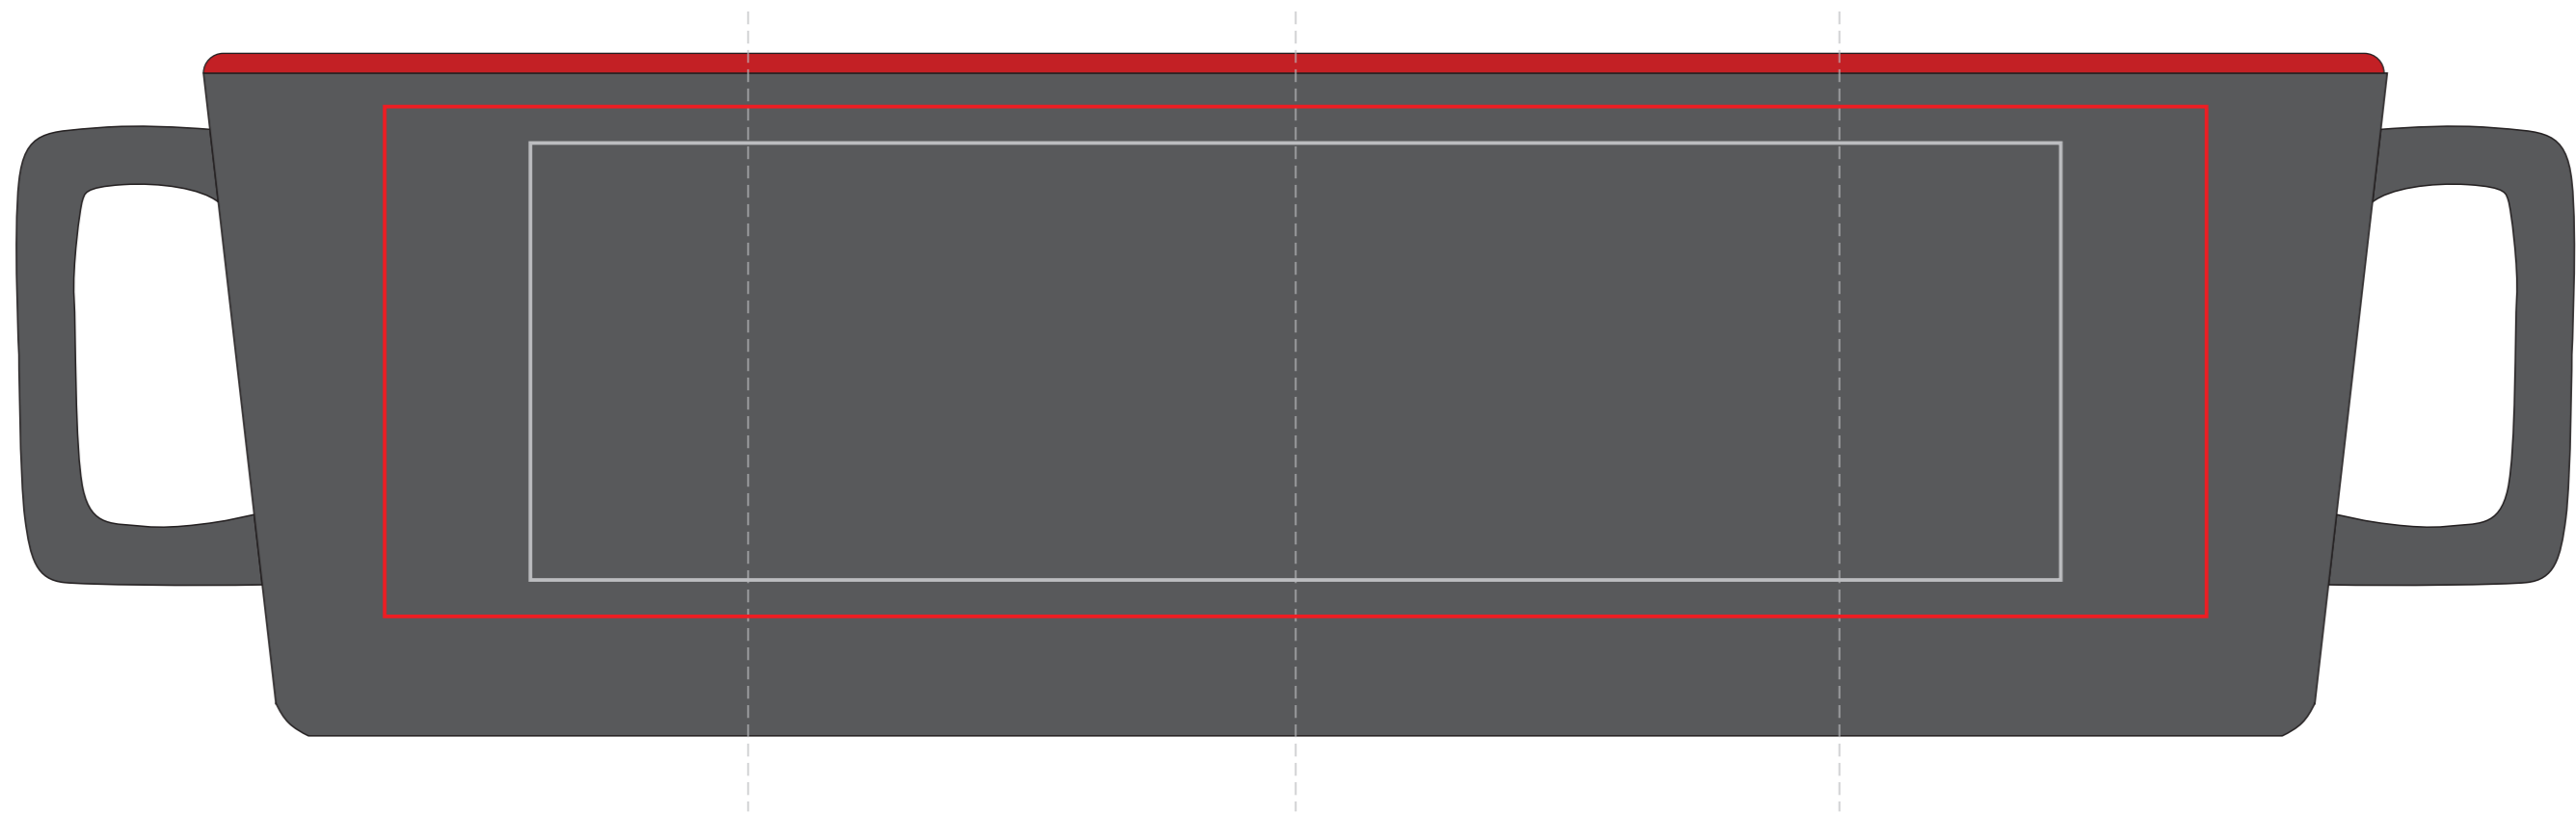

320 ml / h: 91 mm / ø 95 mm

Direct Print

210 x 60 mm

Transfer Print

250 x 70 mm

Direct Print

55 x 60 mm

Transfer Print

65 x 70 mm

Print area on the handle

40 x 10 mm

Print area on the inner bottom

ø 30 mm

Print area on the inner wall

50 x 20 mm

Print area on the outer bottom

ø 40 mm