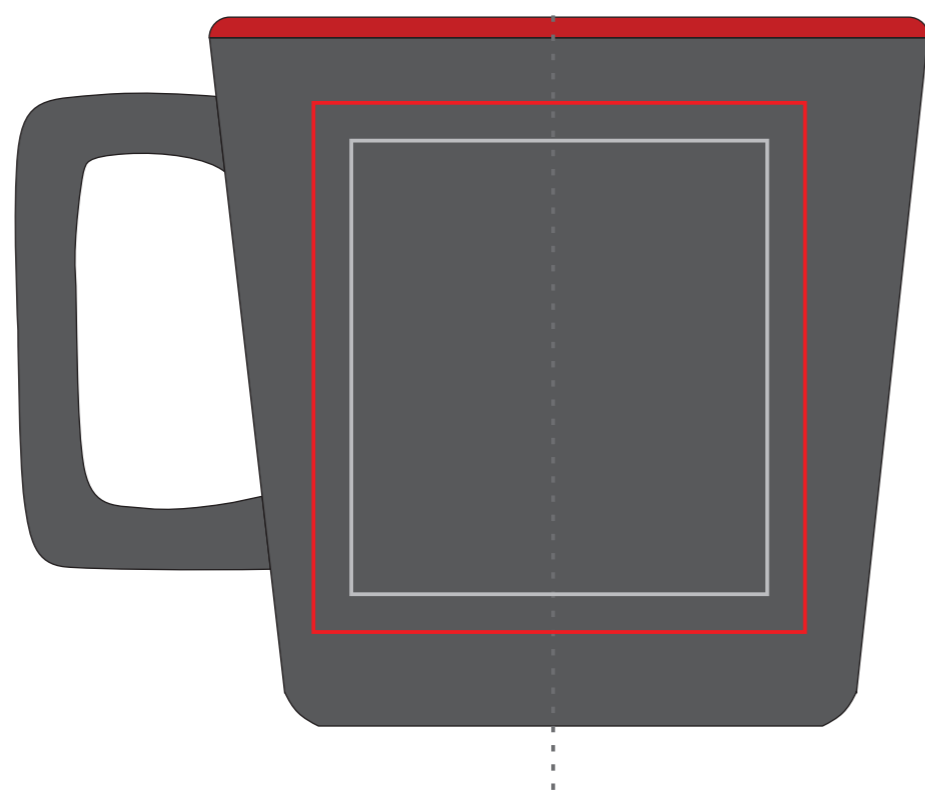

320 ml / h: 91 mm / ø 95 mm

Direct Print

210 x 60 mm

Transfer Print

250 x 70 mm

Direct Print

55 x 60 mm

Transfer Print

65 x 70 mm

Print area on the handle

40 x 10 mm

Print area on the inner bottom

ø 30 mm

Print area on the inner wall

50 x 20 mm

Print area on the outer bottom

ø 40 mm