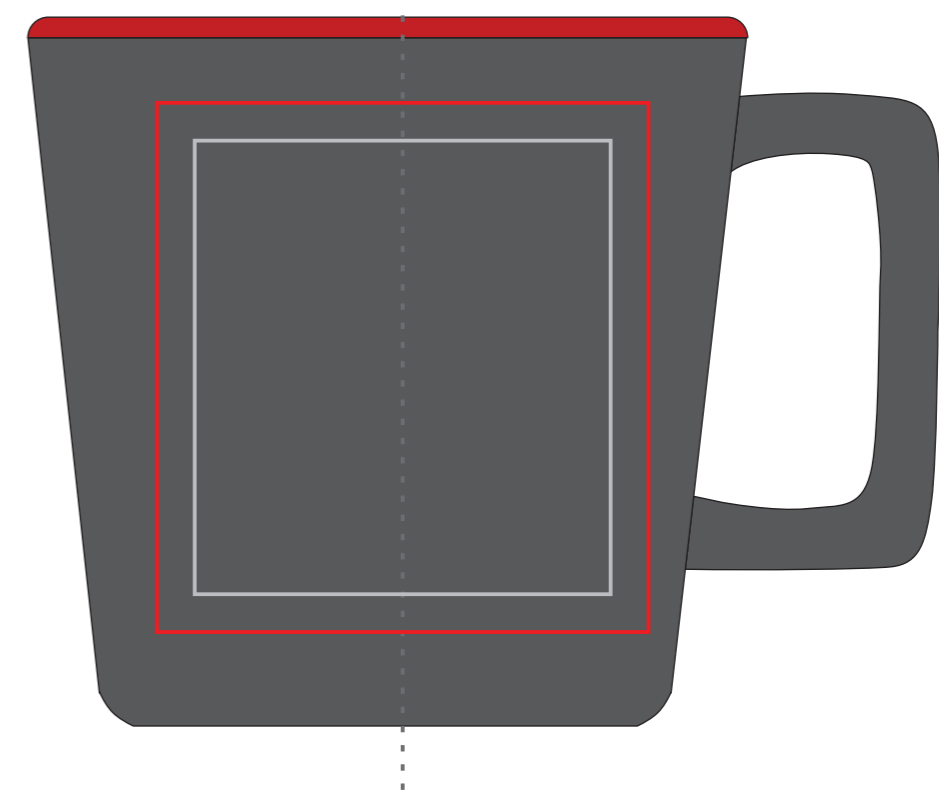

320 ml / h: 91 mm / ø 95 mm

Direct Print

210 x 60 mm

Transfer Print

250 x 70 mm

Direct Print

55 x 60 mm

Transfer Print

65 x 70 mm

Print area on the handle

40 x 10 mm

Print area on the inner bottom

ø 30 mm

Print area on the inner wall

50 x 20 mm

Print area on the outer bottom

ø 40 mm