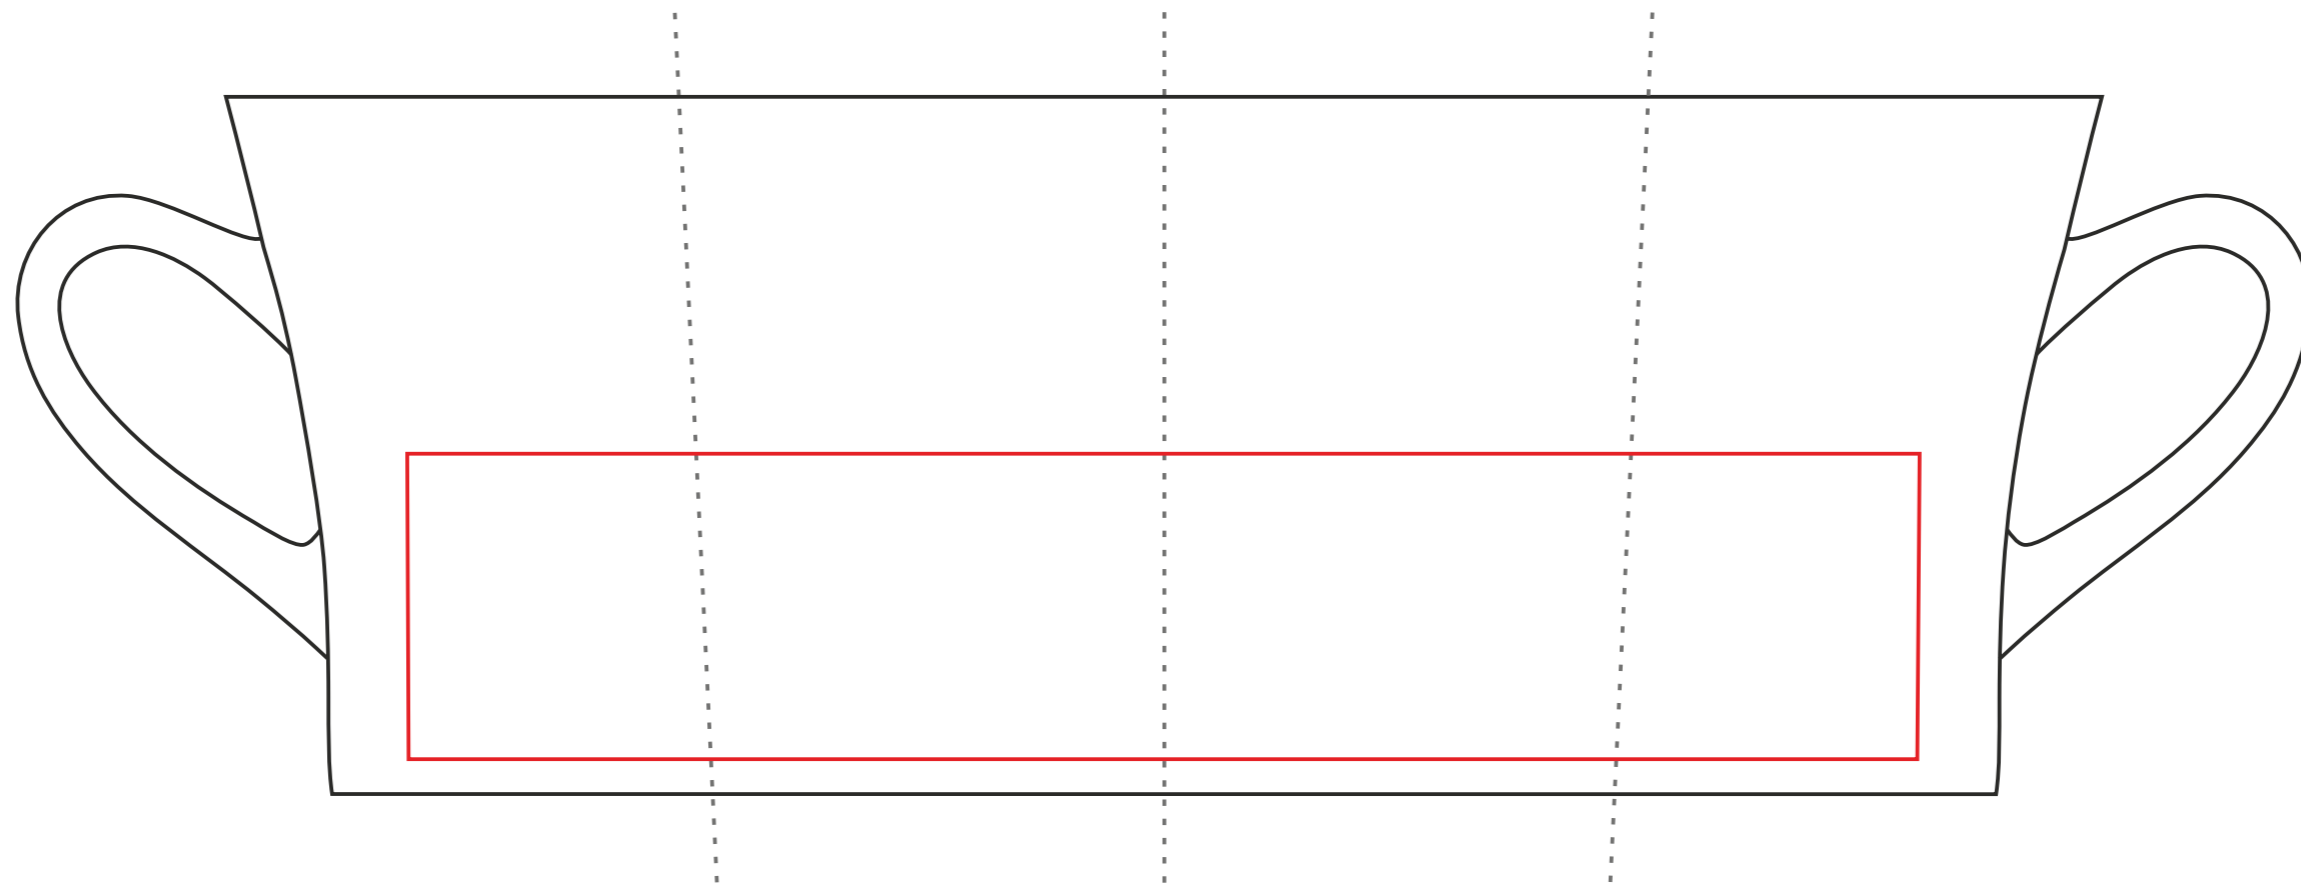

380 ml / h: 100 mm / ø 95 mm

**Direct Print**

**Transfer Print** 200 x 40 mm

**Direct Print**

**Transfer Print** 60 x 75 mm

Print area on the handle

40 x 10 mm

Print area on the inner bottom

ø 30 mm

Print area on the inner wall

50 x 20 mm

Print area on the outer bottom

ø 40 mm