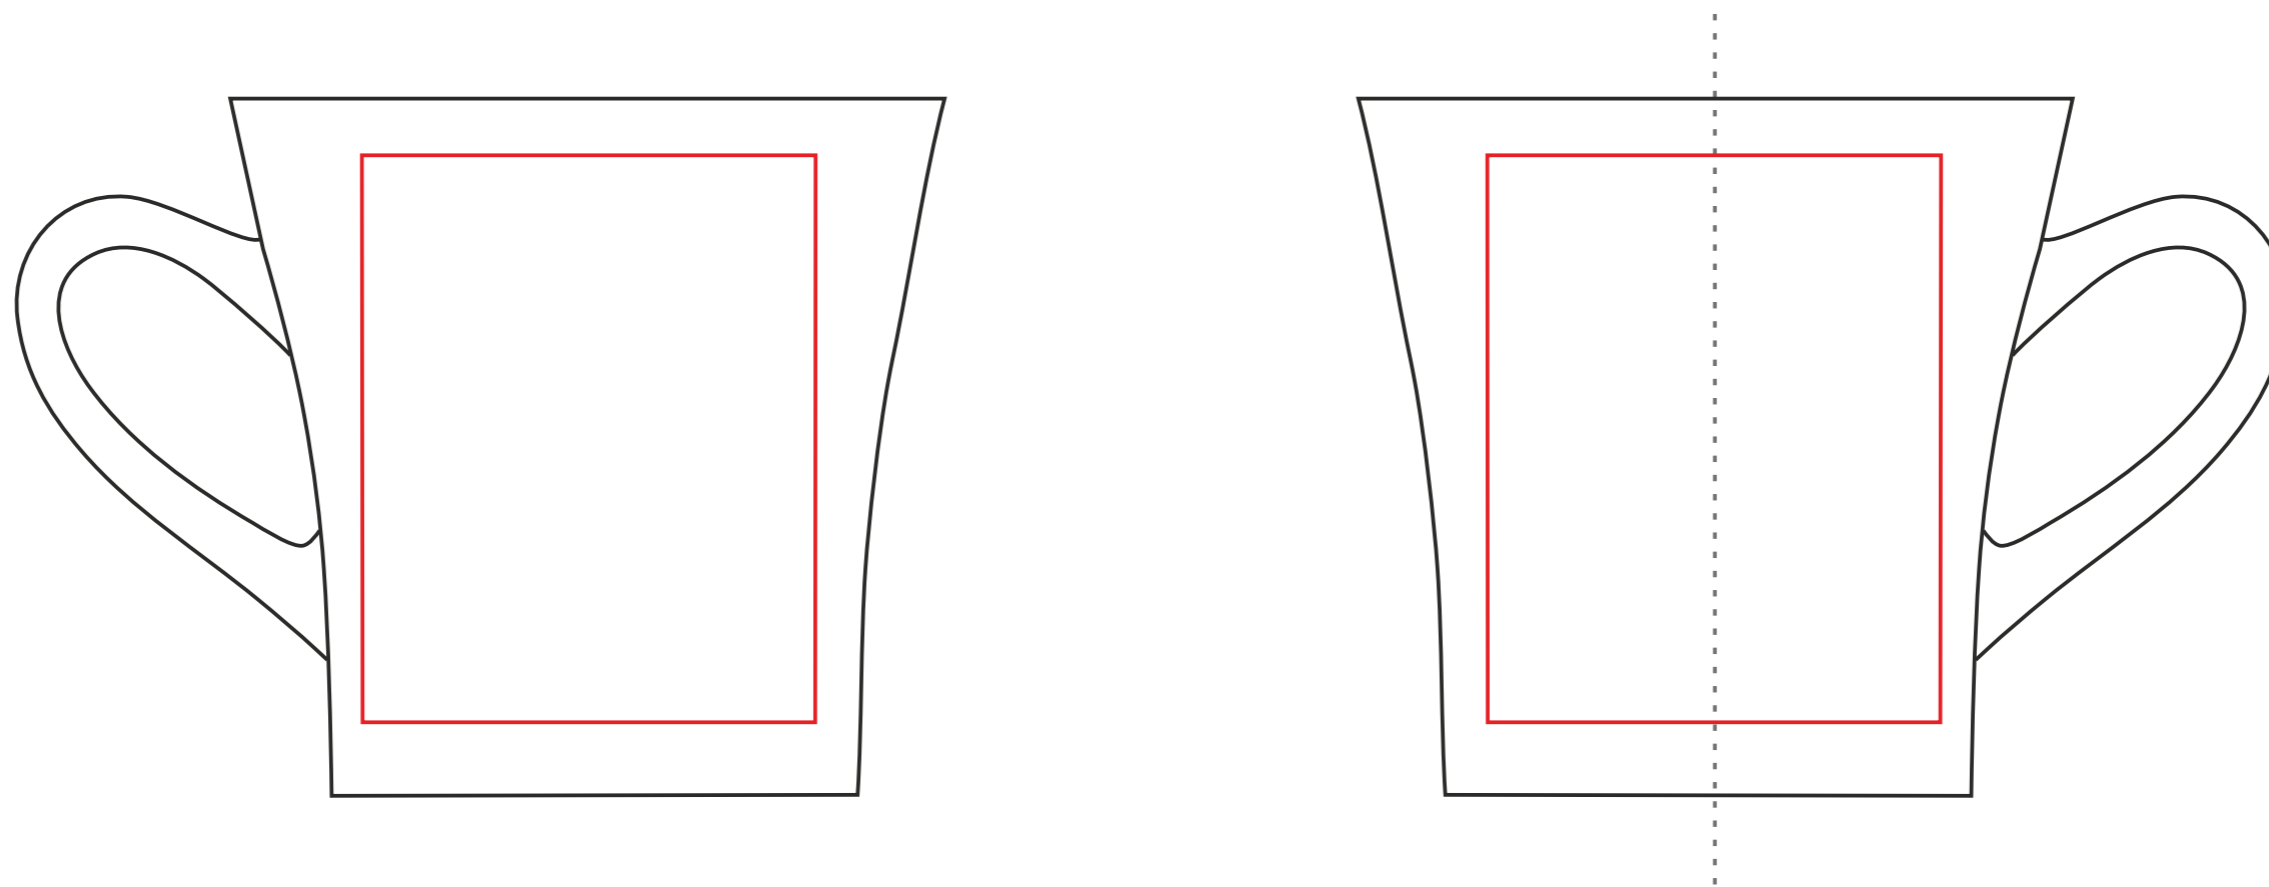

380 ml / h: 100 mm / ø 95 mm

**Direct Print**

**Transfer Print** 200 x 40 mm

**Direct Print**

**Transfer Print** 60 x 75 mm

Print area on the handle

40 x 10 mm

Print area on the inner bottom

ø 30 mm

Print area on the inner wall

50 x 20 mm

Print area on the outer bottom

ø 40 mm