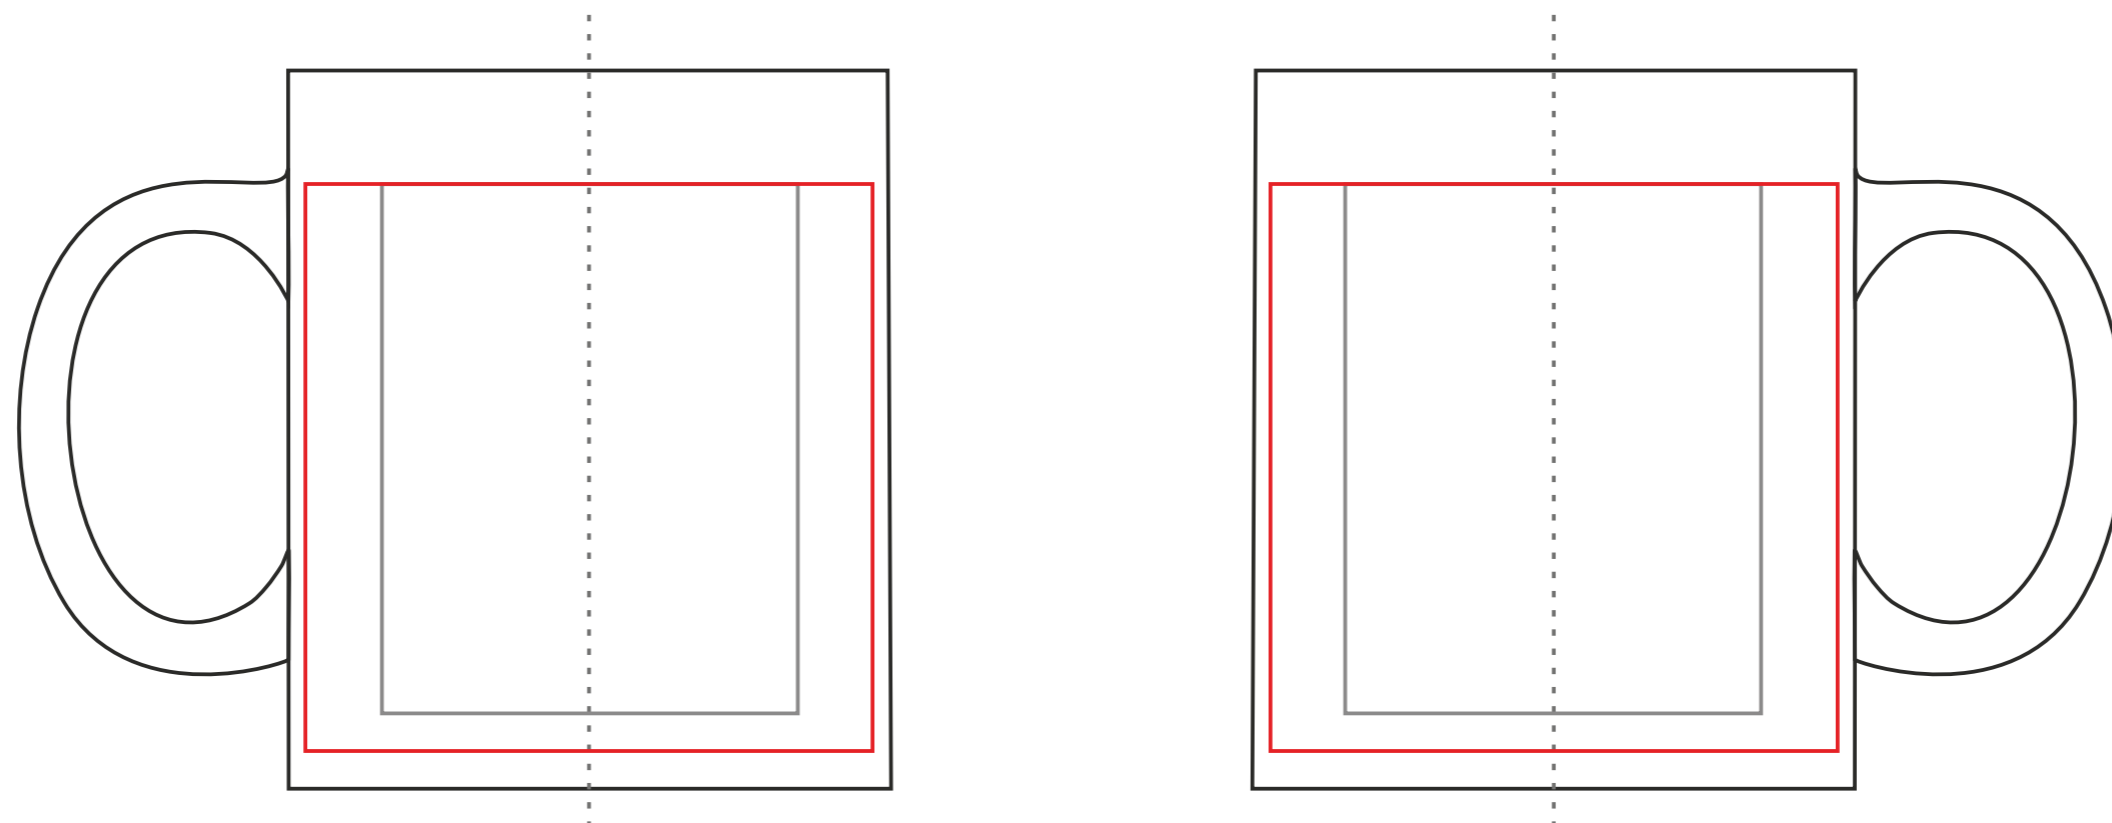

350 ml / h: 95 mm / ø 82 mm

Direct Print 185 x 70 mm **Transfer Print** 225 x 75 mm

Direct Print 55 x 70mm **Transfer Print** 75 x 75 mm

Print area on the handle	30 x 5 mm	Print area on the inner bottom	Ø 30 mm
Print area on the inner wall	50 x 20 mm	Print area on the outer bottom	Ø 35 mm