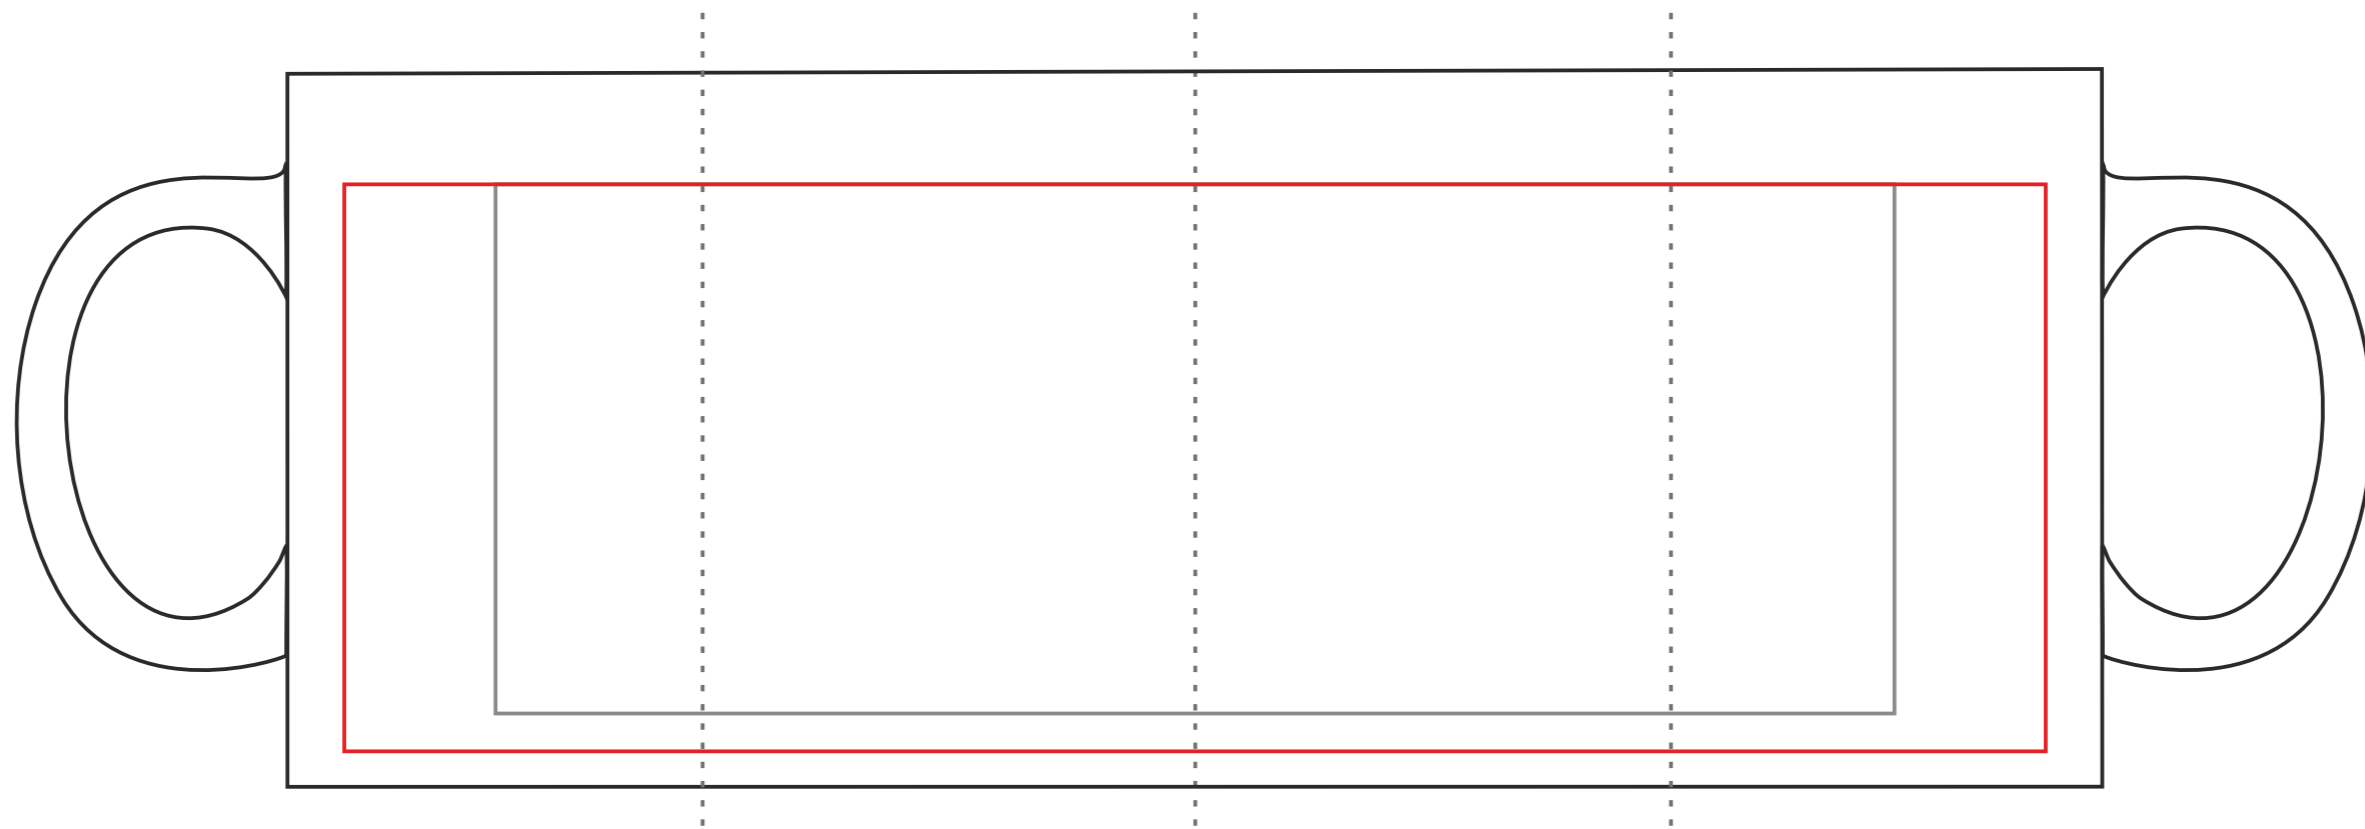

350 ml / h: 95 mm / ø 82 mm

Direct Print 185 x 70 mm **Transfer Print** 225 x 75 mm

Direct Print 55 x 70mm **Transfer Print** 75 x 75 mm

Print area on the handle	30 x 5 mm	Print area on the inner bottom	Ø 30 mm
Print area on the inner wall	50 x 20 mm	Print area on the outer bottom	Ø 35 mm