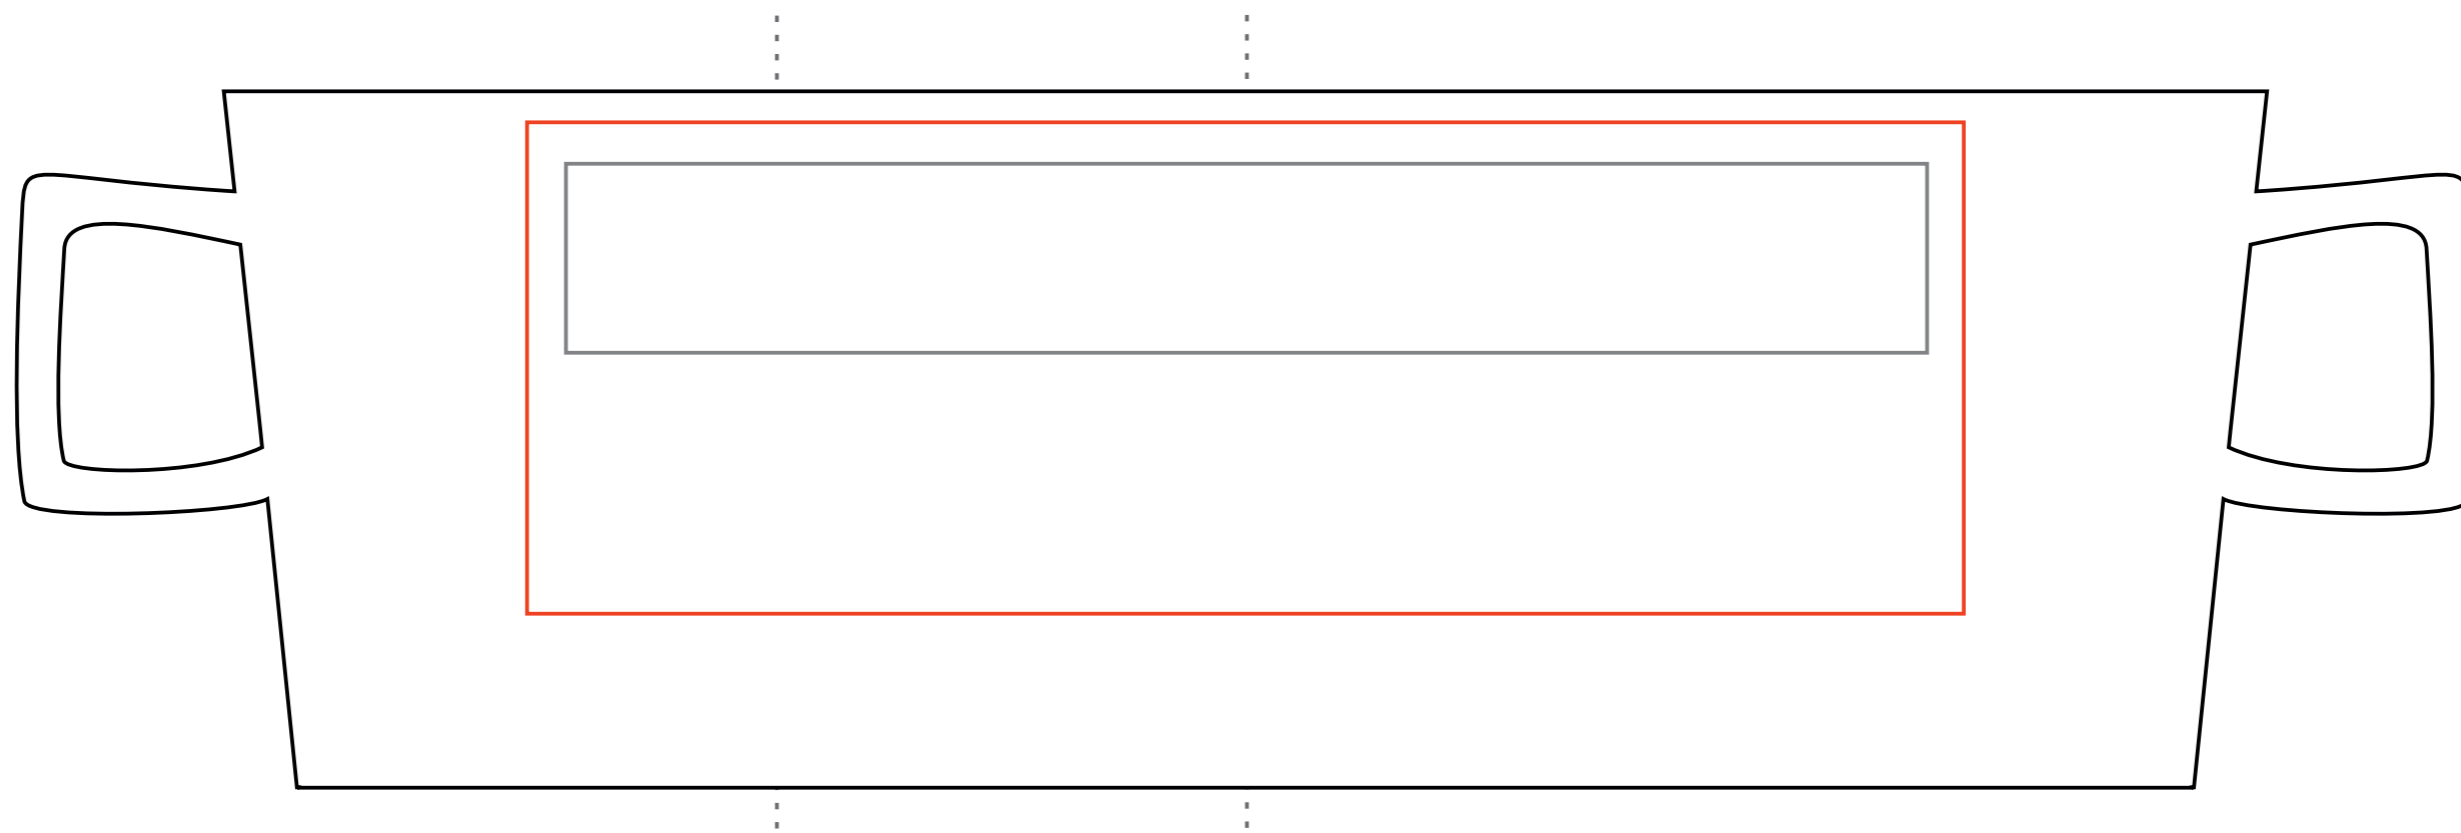

270 ml / h: 90 mm / ø 85 mm

**Direct Print** 180 x 25 mm    **Transfer Print** 190 x 65 mm

**Direct Print** 50 x 25 mm    **Transfer Print** 60 x 70 mm

Print area on the handle 30 x 10 mm

Print area on the inner bottom Ø 30 mm

Print area on the inner wall 50 x 20 mm

Print area on the outer bottom Ø 40 mm