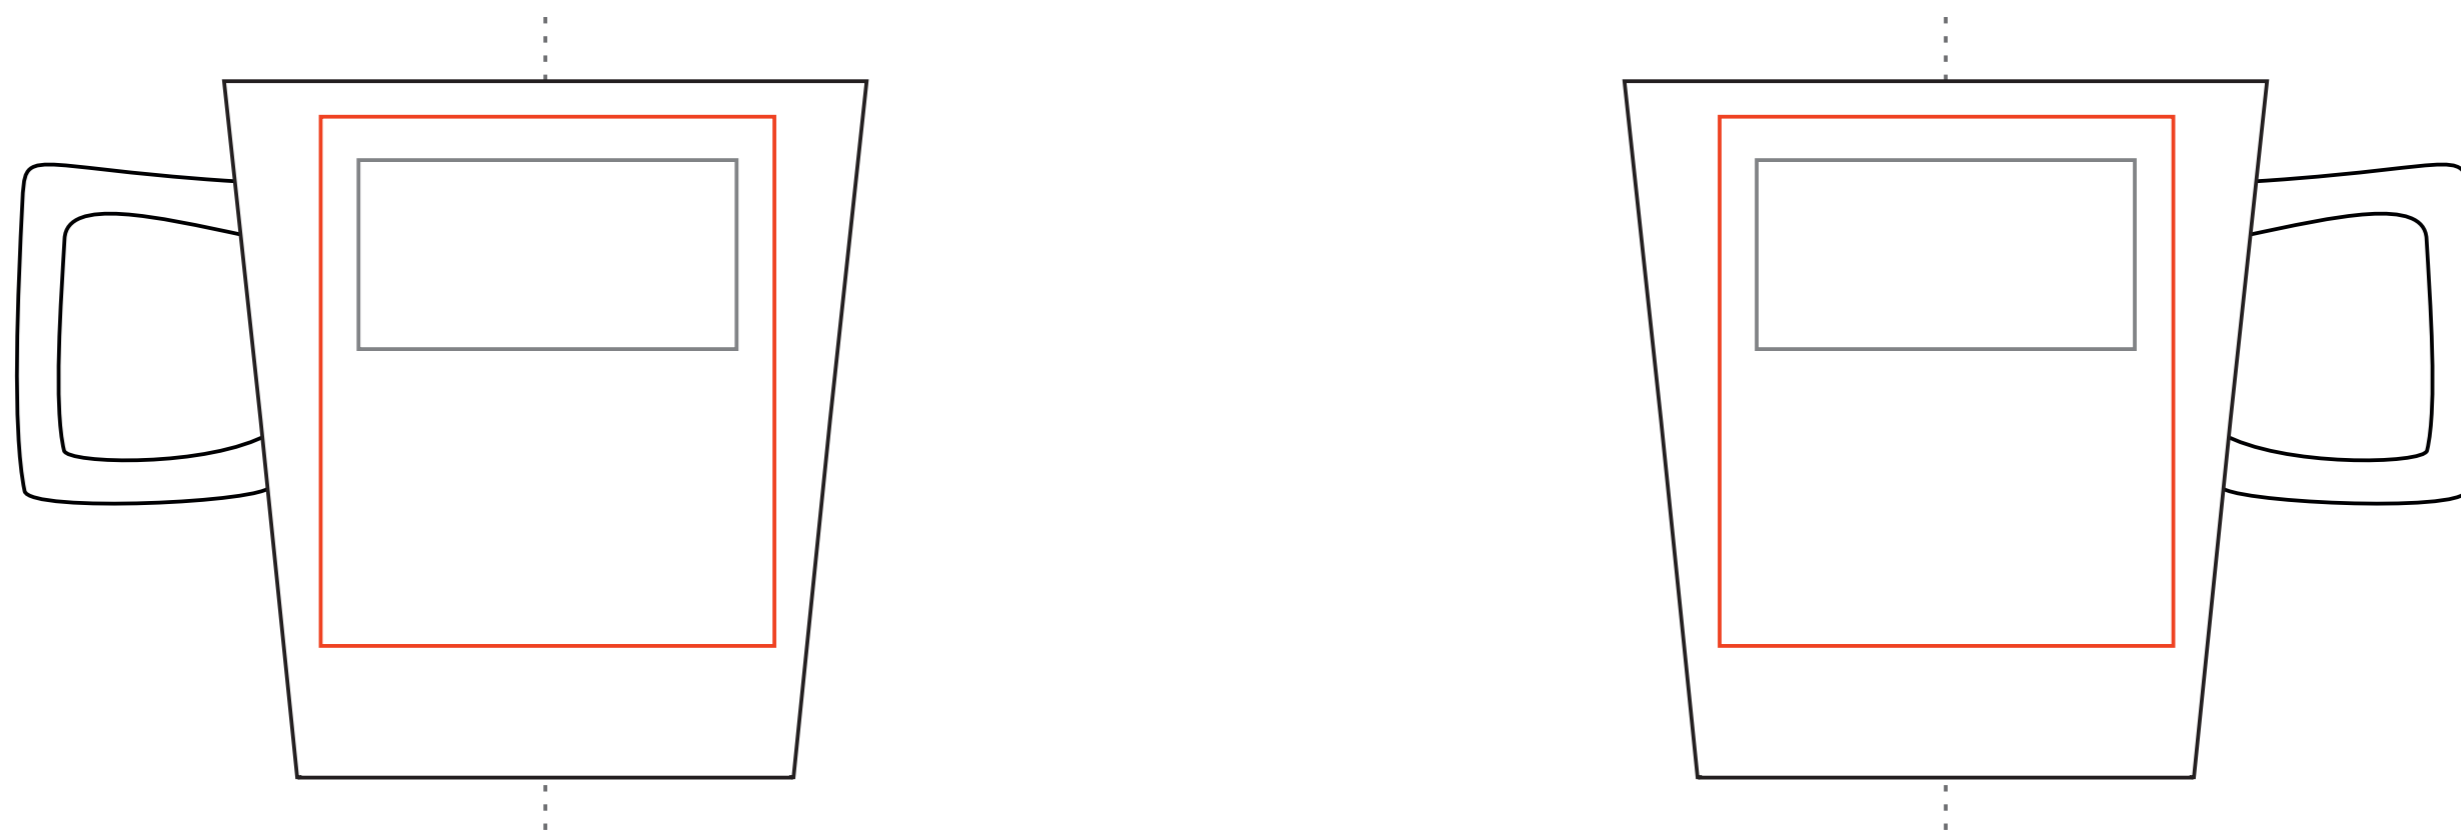

270 ml / h: 90 mm / ø 85 mm

**Direct Print** 180 x 25 mm    **Transfer Print** 190 x 65 mm

**Direct Print** 50 x 25 mm    **Transfer Print** 60 x 70 mm

Print area on the handle 30 x 10 mm

Print area on the inner bottom Ø 30 mm

Print area on the inner wall 50 x 20 mm

Print area on the outer bottom Ø 40 mm