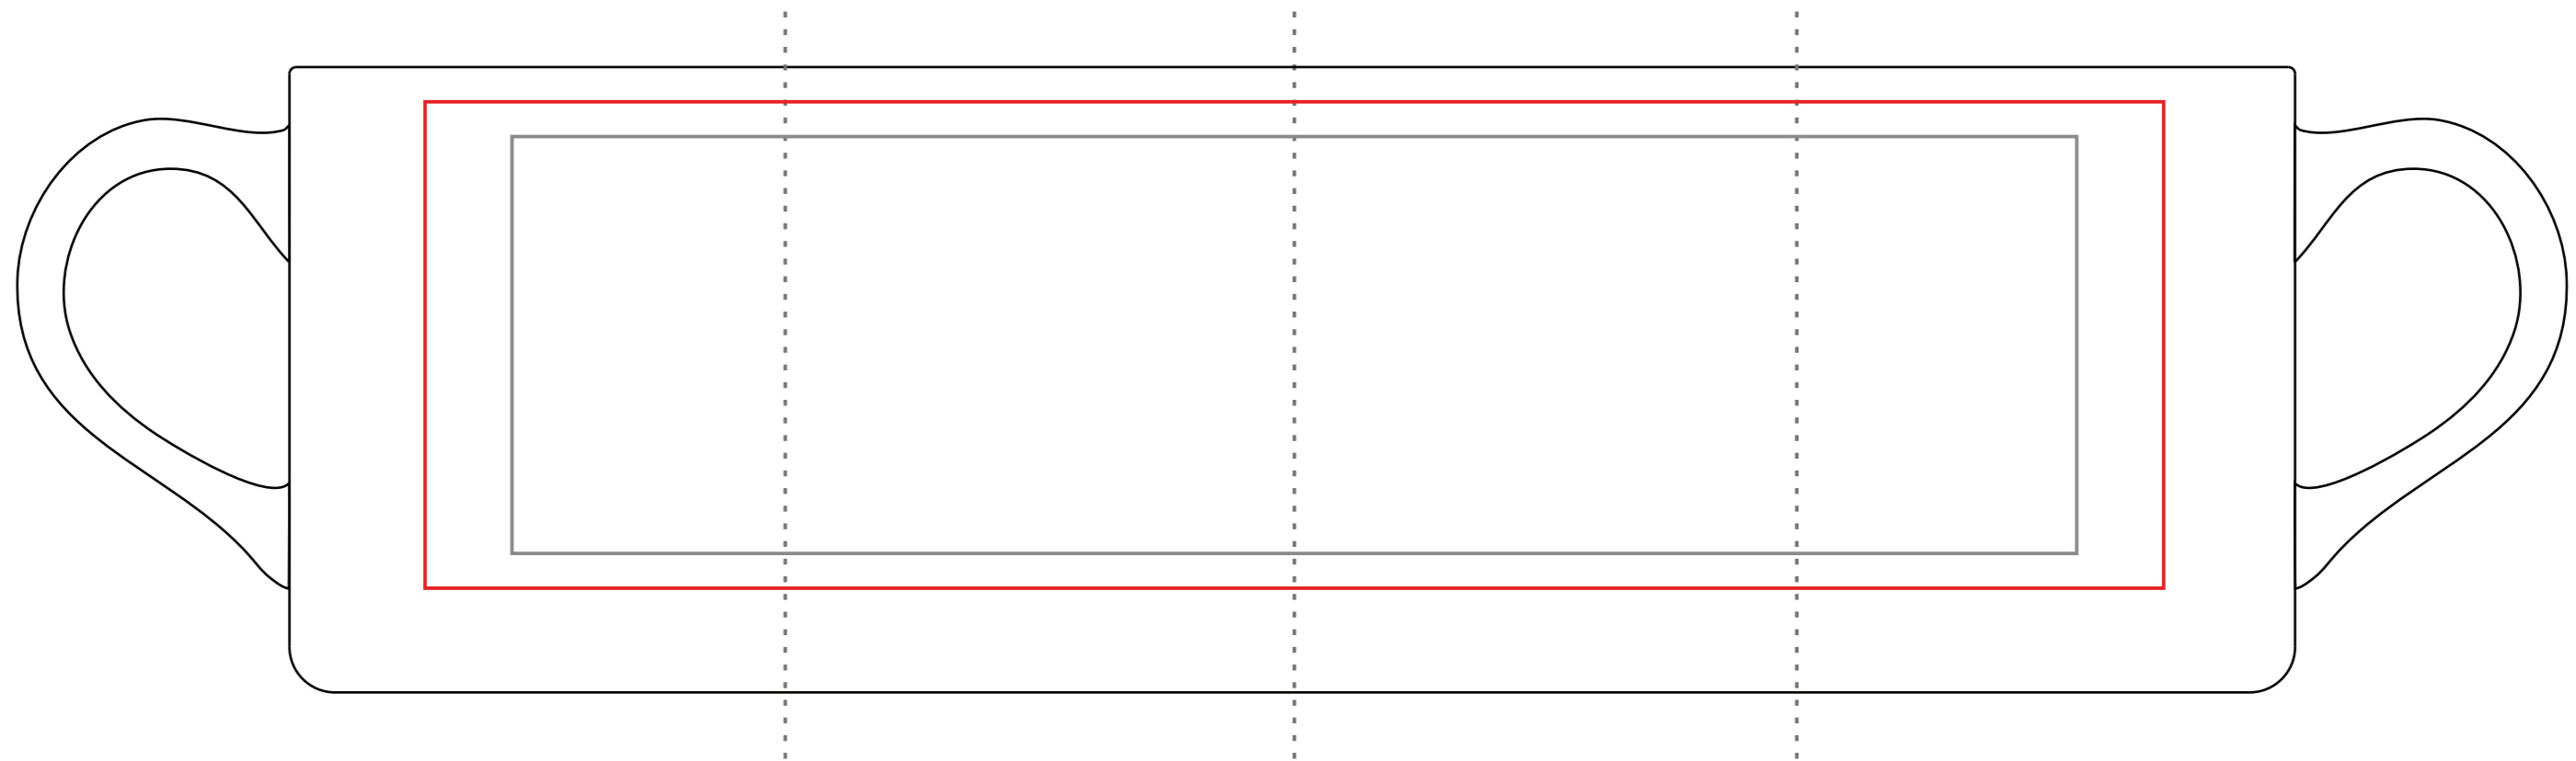

410 ml / h: 89 mm / ø 91 mm

Direct Print

225 x 60 mm

Transfer Print

250 x 70 mm

Direct Print

80 x 60 mm

Transfer Print

70 x 70 mm

Print area on the handle

40 x 10 mm

Print area on the inner bottom

ø 50 mm

Print area on the inner wall

50 x 15 mm

Print area on the outer bottom

ø 50 mm