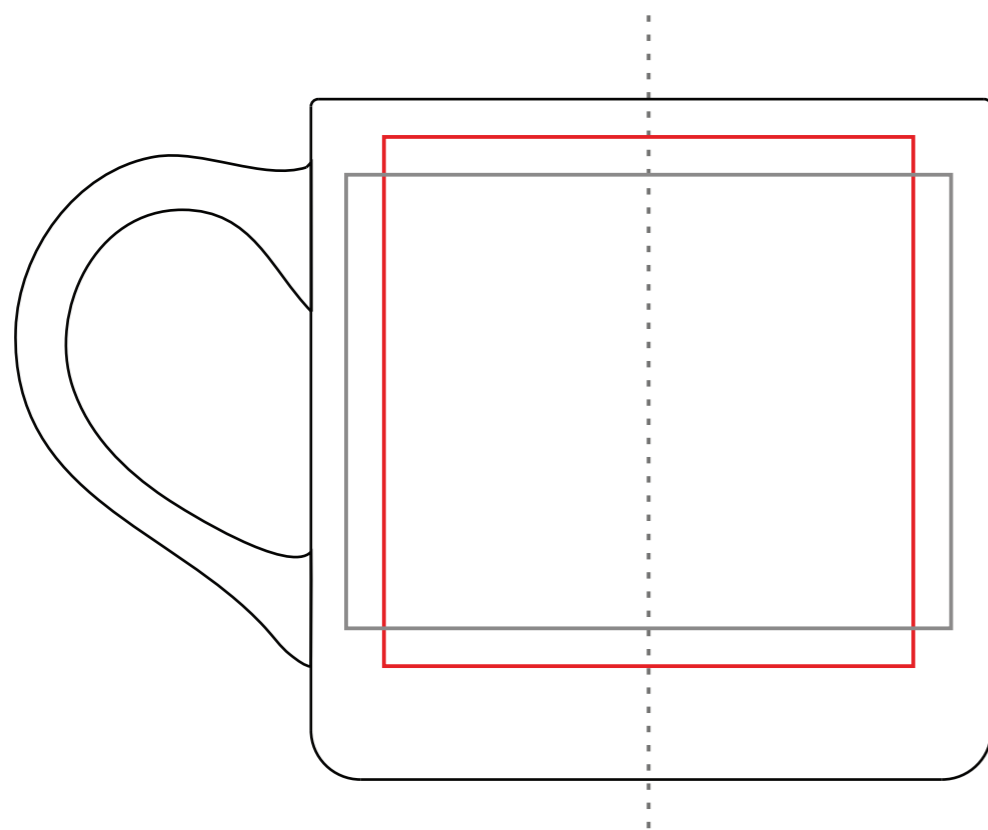

410 ml / h: 89 mm / ø 91 mm

Direct Print

225 x 60 mm

Transfer Print

250 x 70 mm

Direct Print

80 x 60 mm

Transfer Print

70 x 70 mm

Print area on the handle

40 x 10 mm

Print area on the inner bottom

ø 50 mm

Print area on the inner wall

50 x 15 mm

Print area on the outer bottom

ø 50 mm