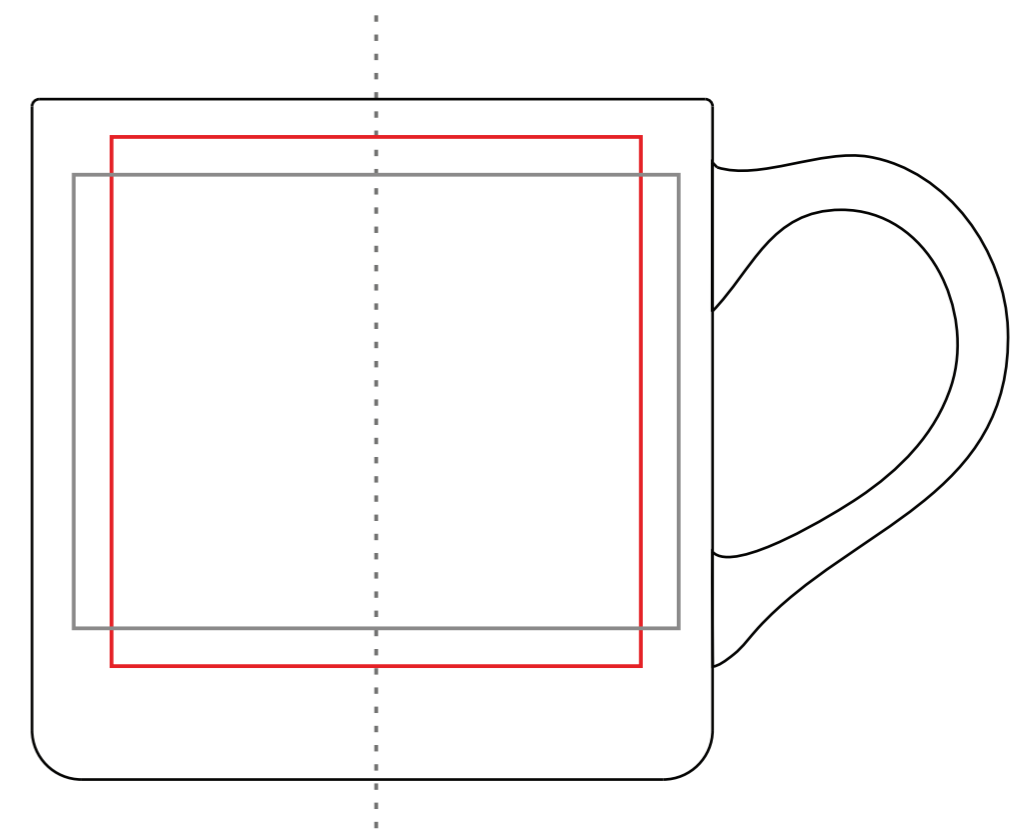

410 ml / h: 89 mm / ø 91 mm

Direct Print

225 x 60 mm

Transfer Print

250 x 70 mm

Direct Print

80 x 60 mm

Transfer Print

70 x 70 mm

Print area on the handle

40 x 10 mm

Print area on the inner bottom

ø 50 mm

Print area on the inner wall

50 x 15 mm

Print area on the outer bottom

ø 50 mm