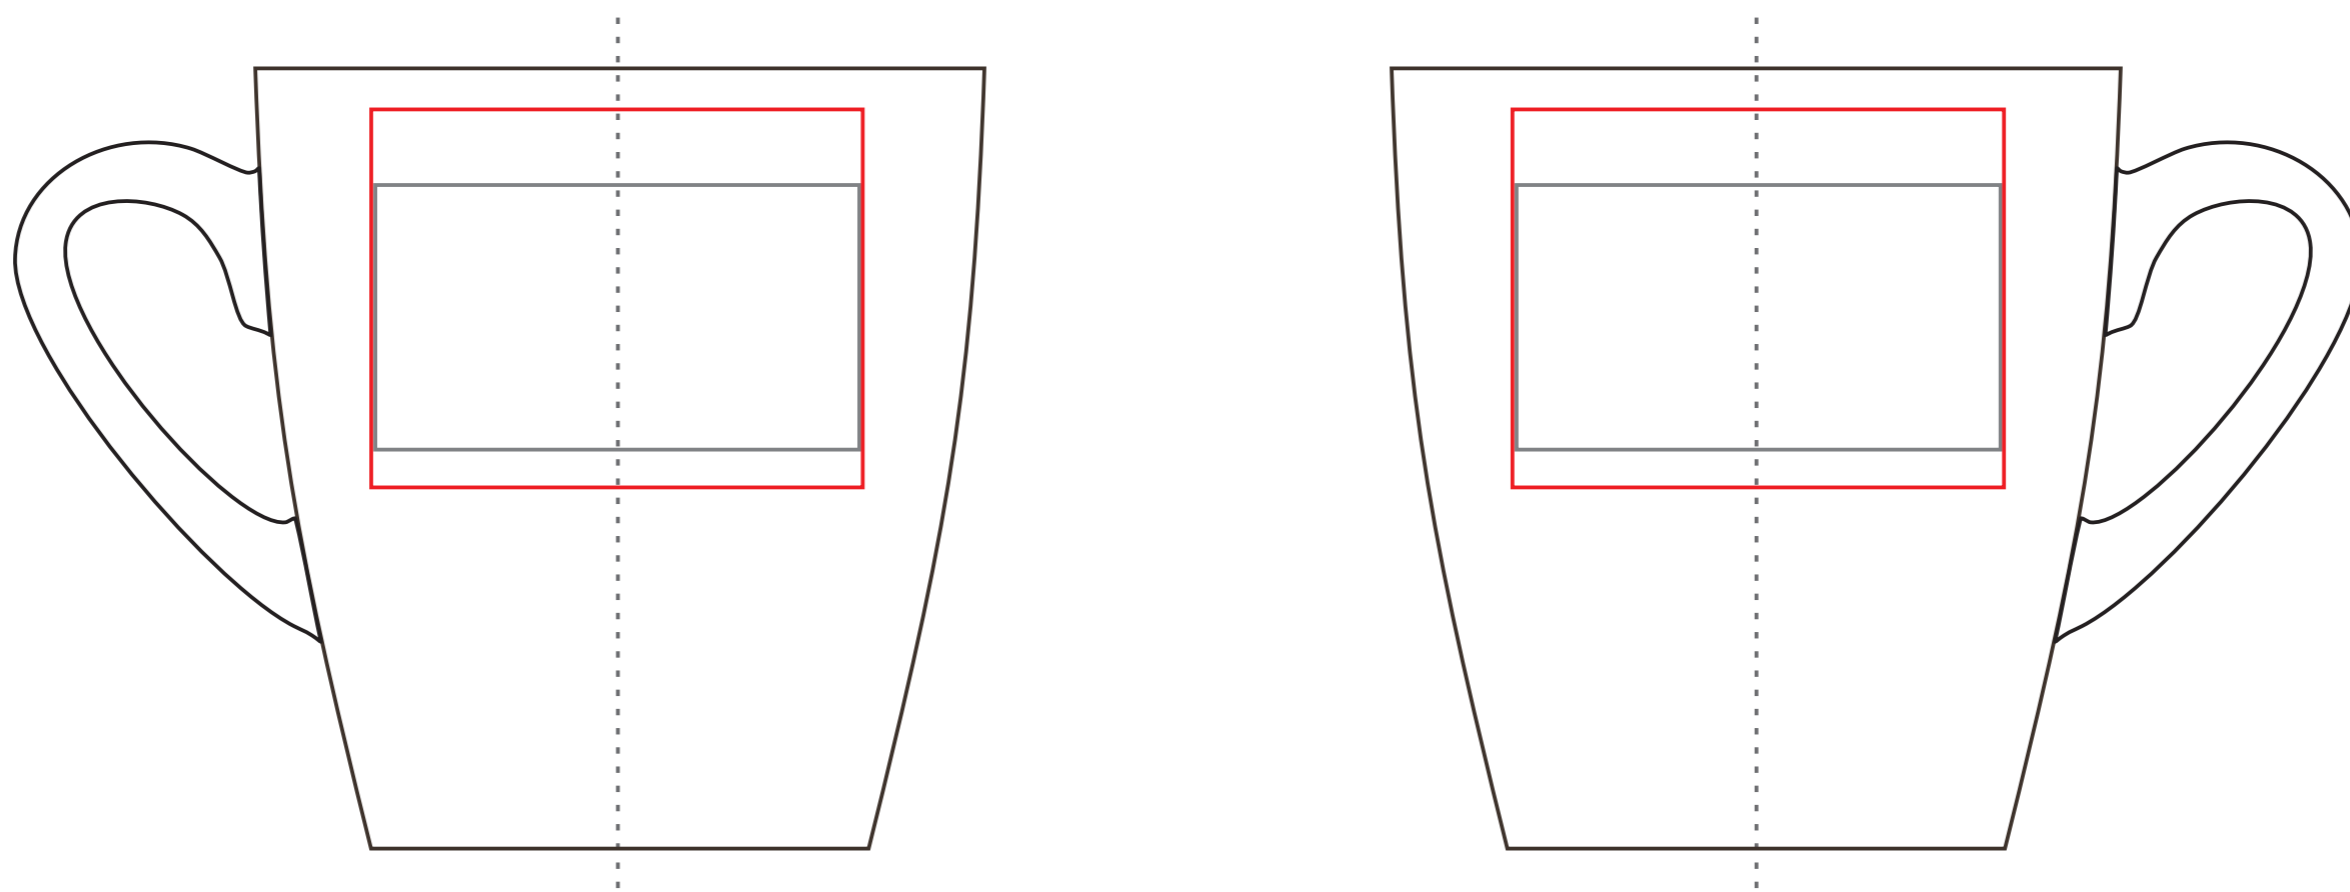

330 ml / h: 104 mm / ø 86 mm

Direct Print 195 x 35 mm **Transfer Print** 210 x 50 mm

Direct Print 64 x 35mm **Transfer Print** 65 x 50 mm

Print area on the handle 60 x 10 mm

Print area on the inner bottom ø 30 mm

Print area on the inner wall 50 x 20 mm

Print area on the outer bottom ø 35 mm