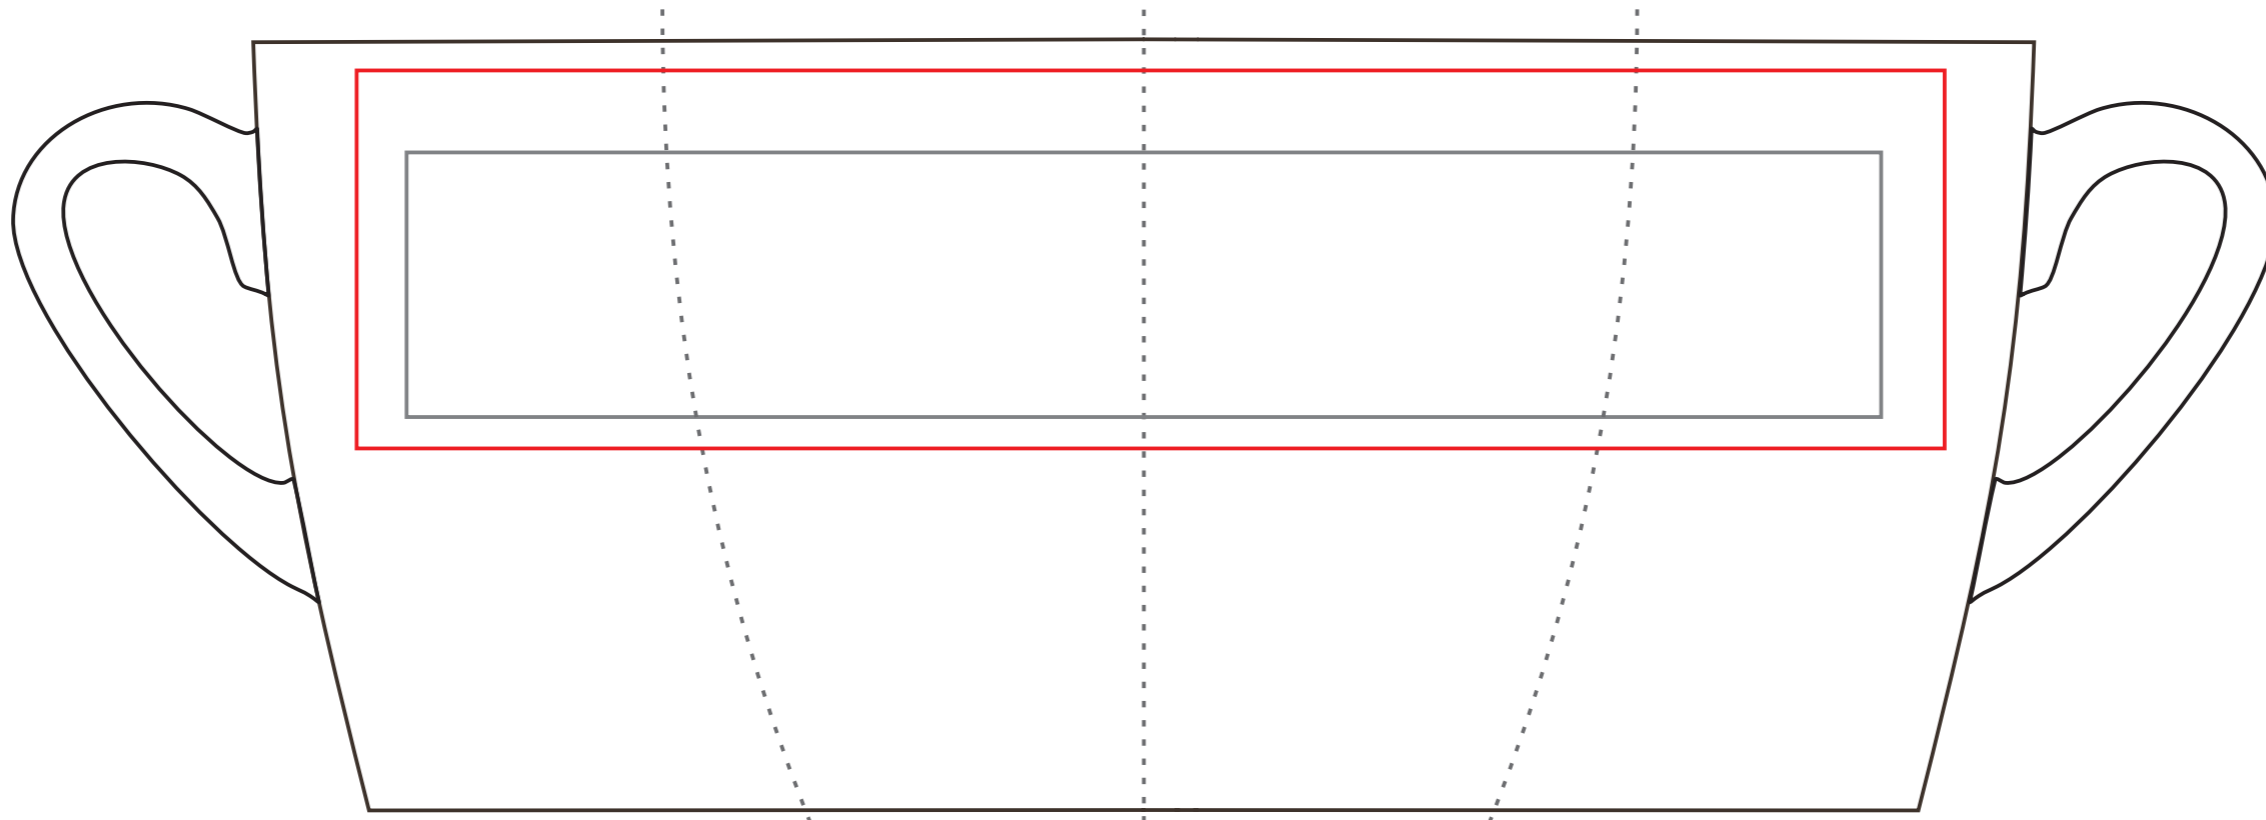

330 ml / h: 104 mm / ø 86 mm

Direct Print 195 x 35 mm **Transfer Print** 210 x 50 mm

Direct Print 64 x 35mm **Transfer Print** 65 x 50 mm

Print area on the handle 60 x 10 mm

Print area on the inner bottom ø 30 mm

Print area on the inner wall 50 x 20 mm

Print area on the outer bottom ø 35 mm