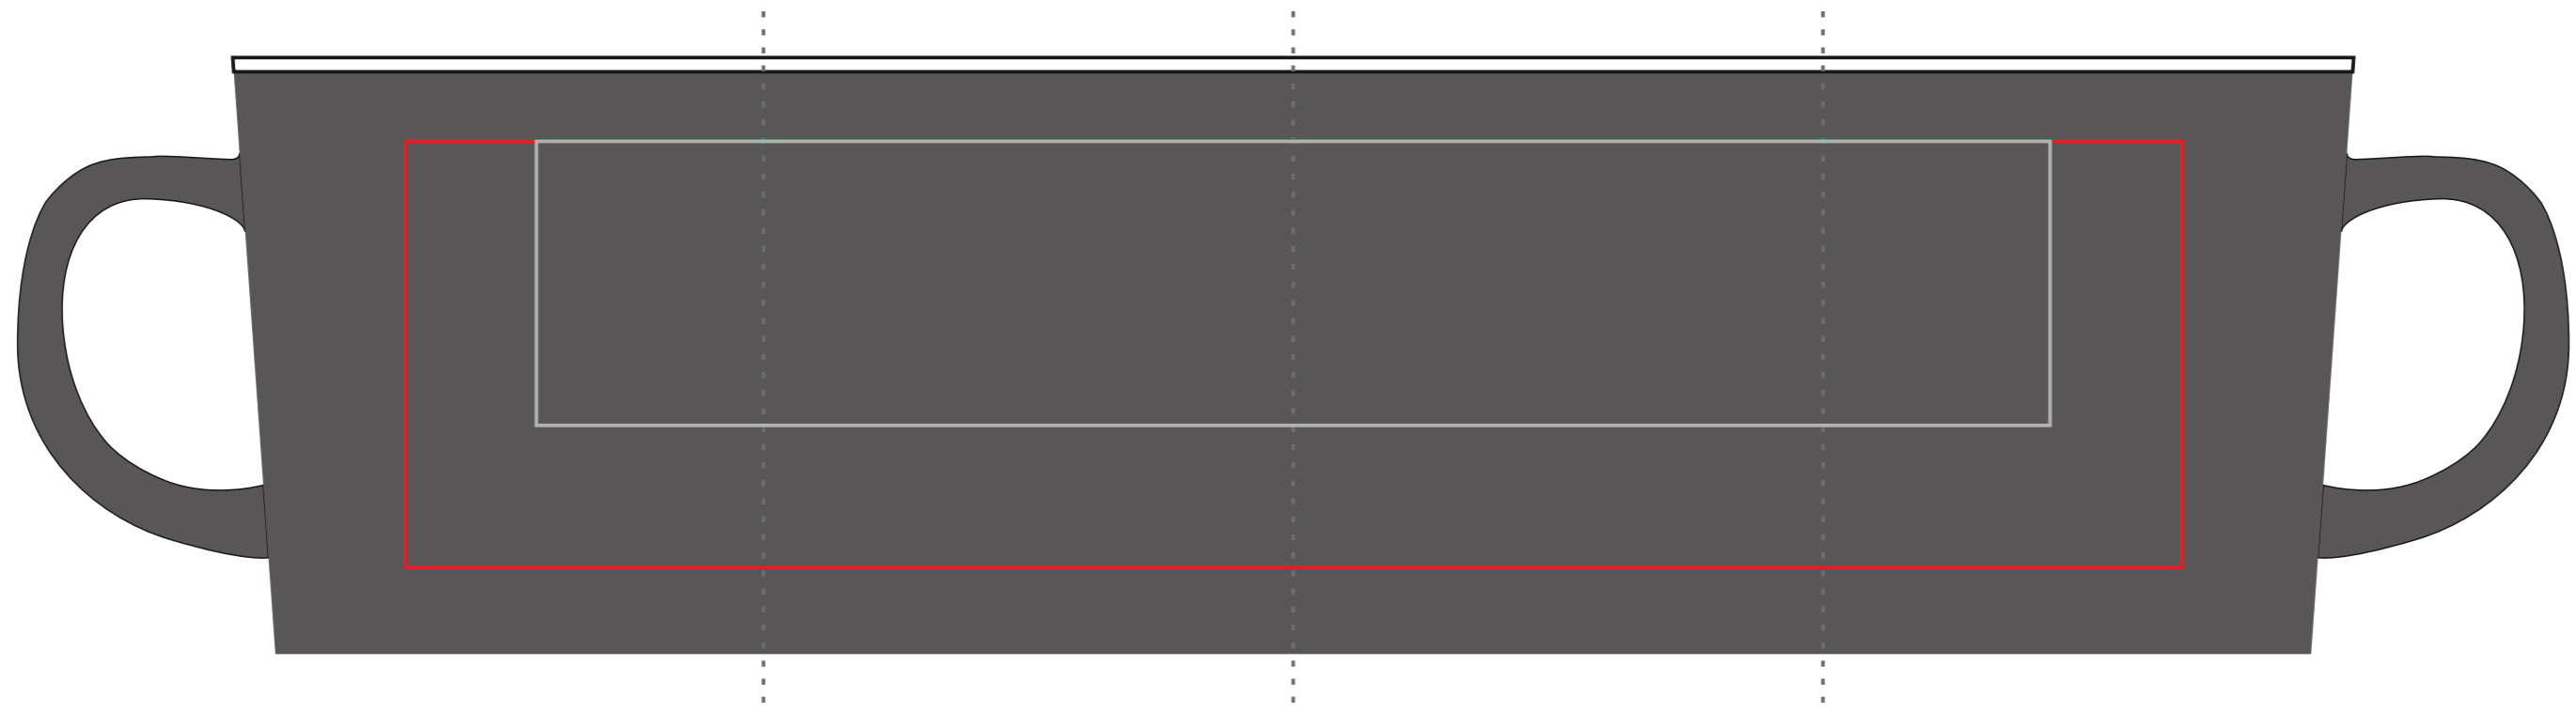

350 ml / h: 80 mm / ø 92 mm

Direct Print

180 x 55 mm

Transfer Print

250 x 60 mm

Direct Print

60 x 55 mm

Transfer Print

60 x 60 mm

Print area on the handle

30 x 7 mm

Print area on the inner bottom

ø 40 mm

Print area on the inner wall

60 x 20 mm

Print area on the outer bottom

ø 50 mm