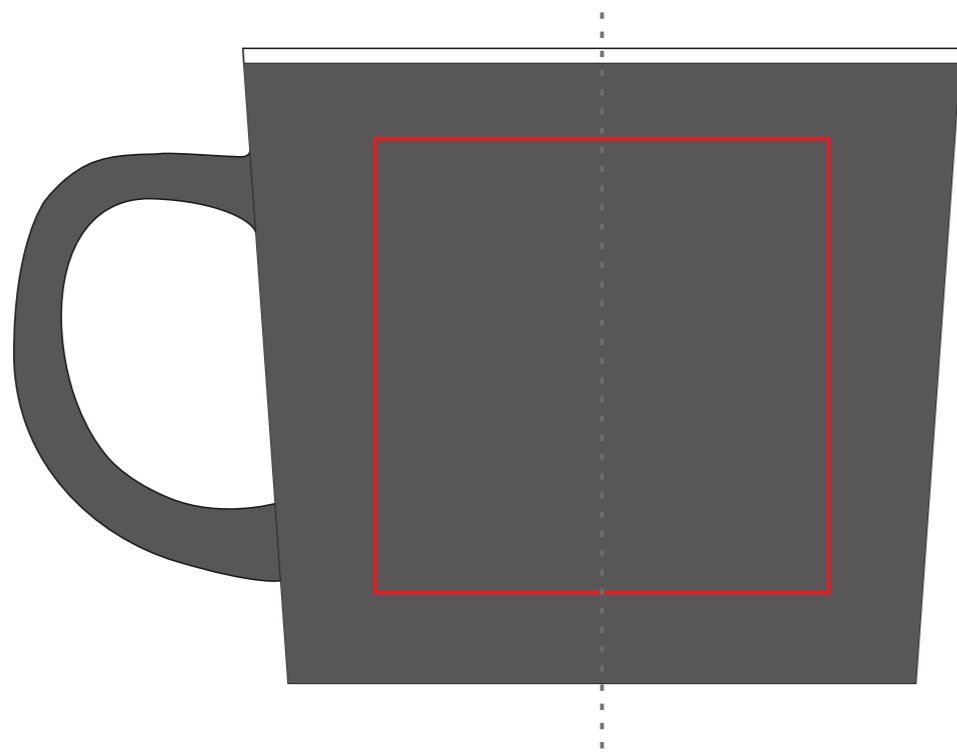

350 ml / h: 80 mm / ø 92 mm

Direct Print

180 x 55 mm

Transfer Print

250 x 60 mm

Direct Print

60 x 55 mm

Transfer Print

60 x 60 mm

Print area on the handle

30 x 7 mm

Print area on the inner bottom

ø 40 mm

Print area on the inner wall

60 x 20 mm

Print area on the outer bottom

ø 50 mm