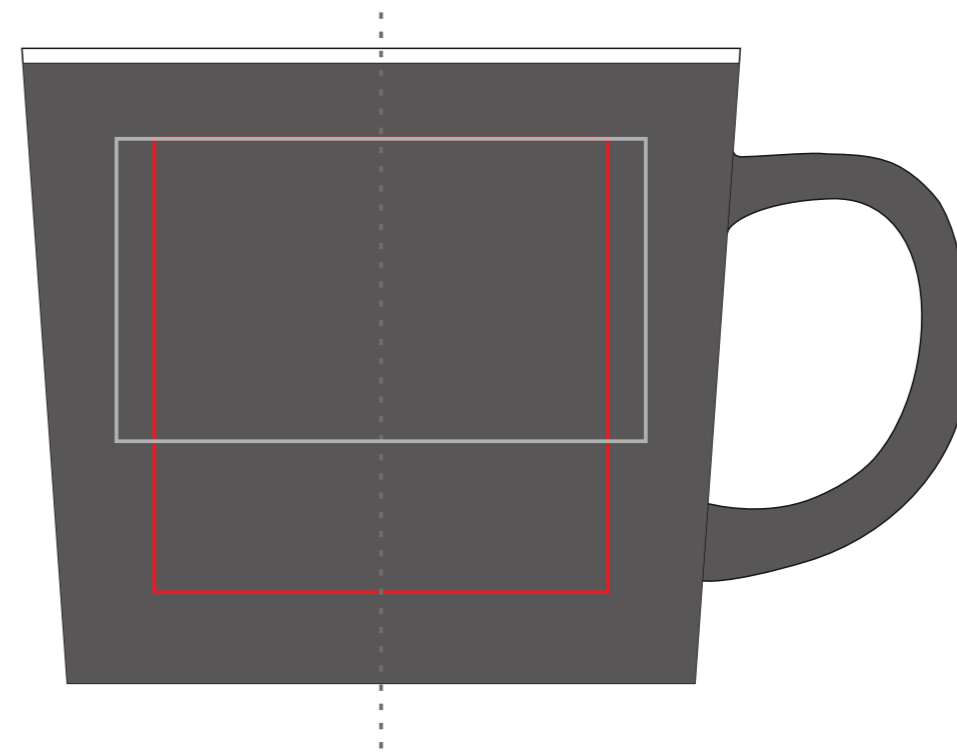

350 ml / h: 80 mm / ø 92 mm

Direct Print

180 x 55 mm

Transfer Print

250 x 60 mm

Direct Print

60 x 55 mm

Transfer Print

60 x 60 mm

Print area on the handle

30 x 7 mm

Print area on the inner bottom

ø 40 mm

Print area on the inner wall

60 x 20 mm

Print area on the outer bottom

ø 50 mm