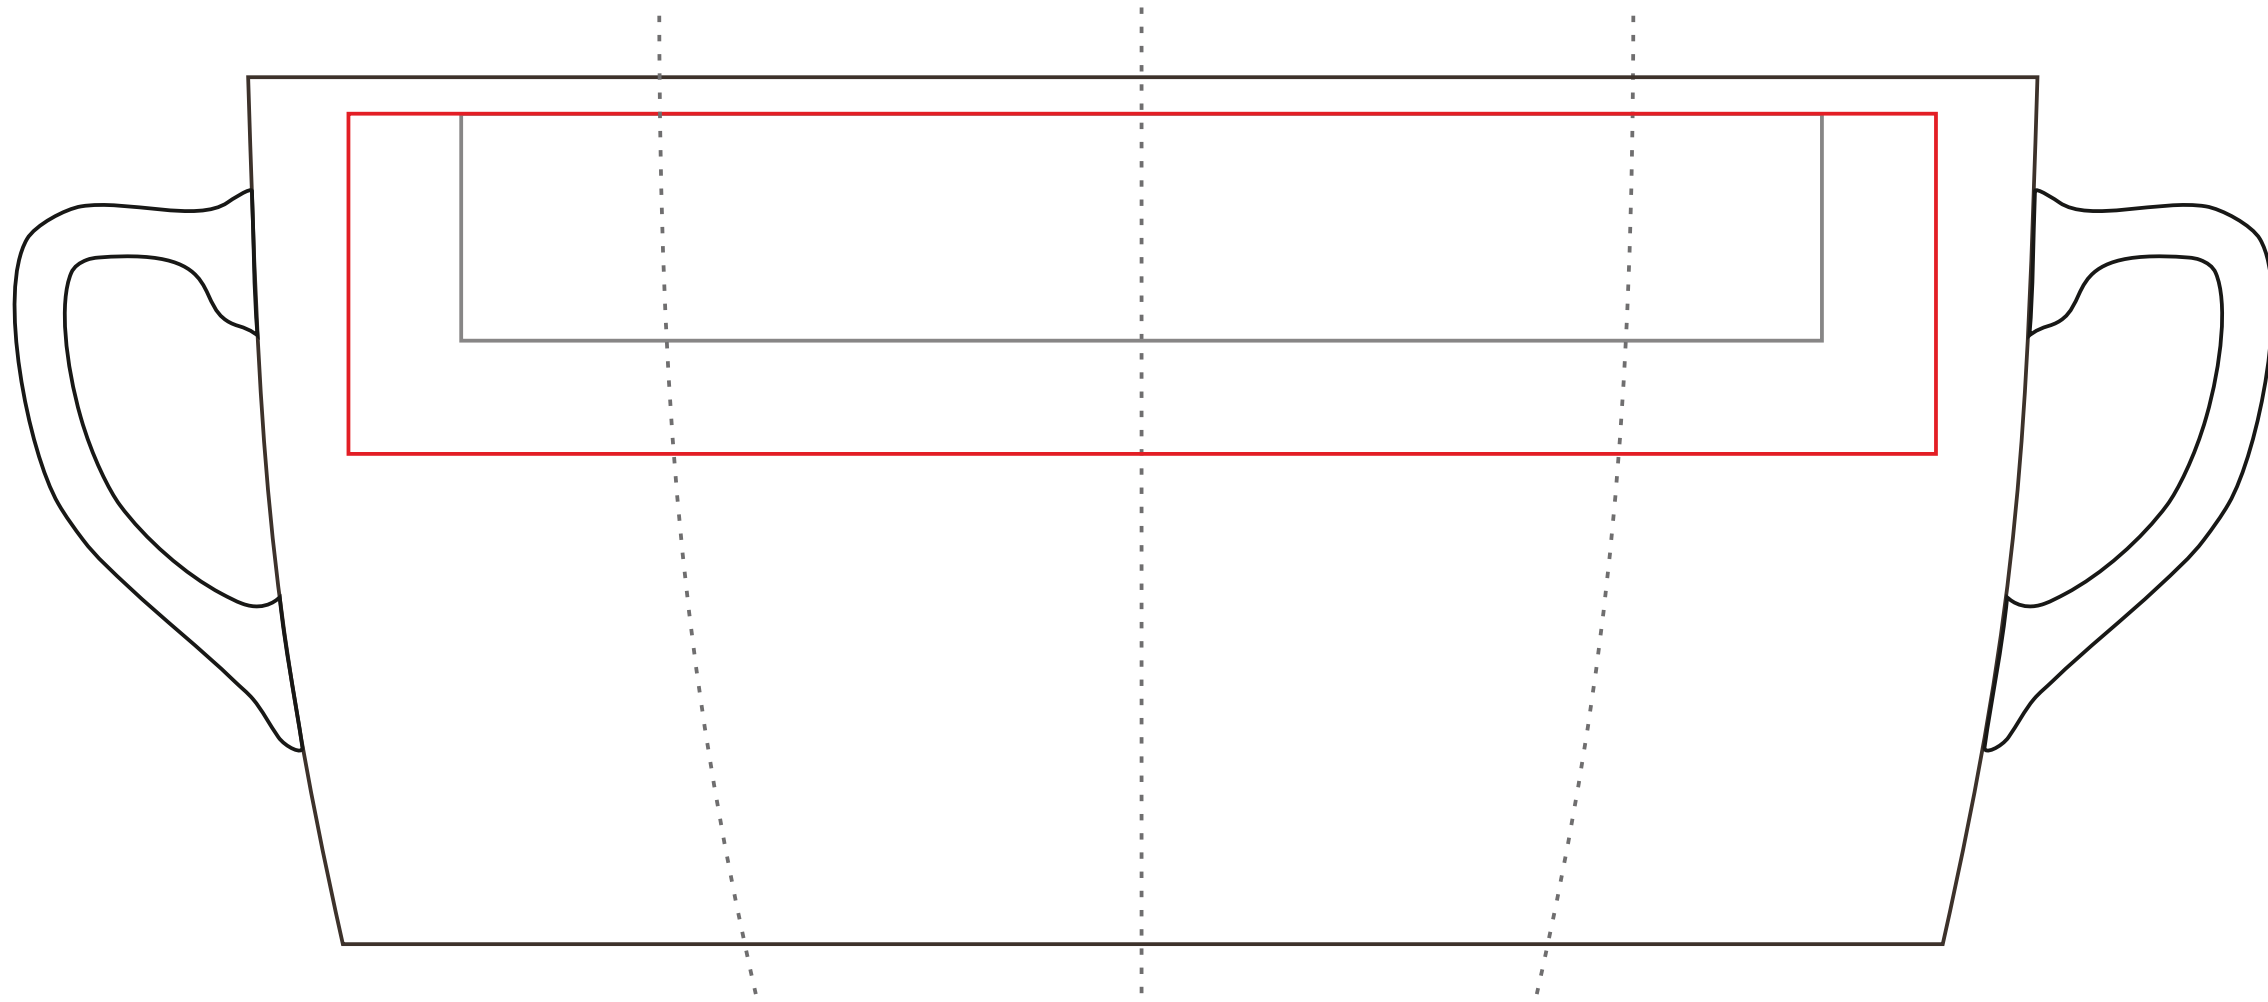

380 ml / h: 121mm / ø 803 mm

Direct Print 180 x 30 mm **Transfer Print** 210 x 45 mm

Direct Print 50 x 30mm **Transfer Print** 60 x 65 mm

Print area on the handle

40 x 10 mm

Print area on the inner bottom

Print area on the inner wall

40 x 20 mm

Print area on the outer bottom