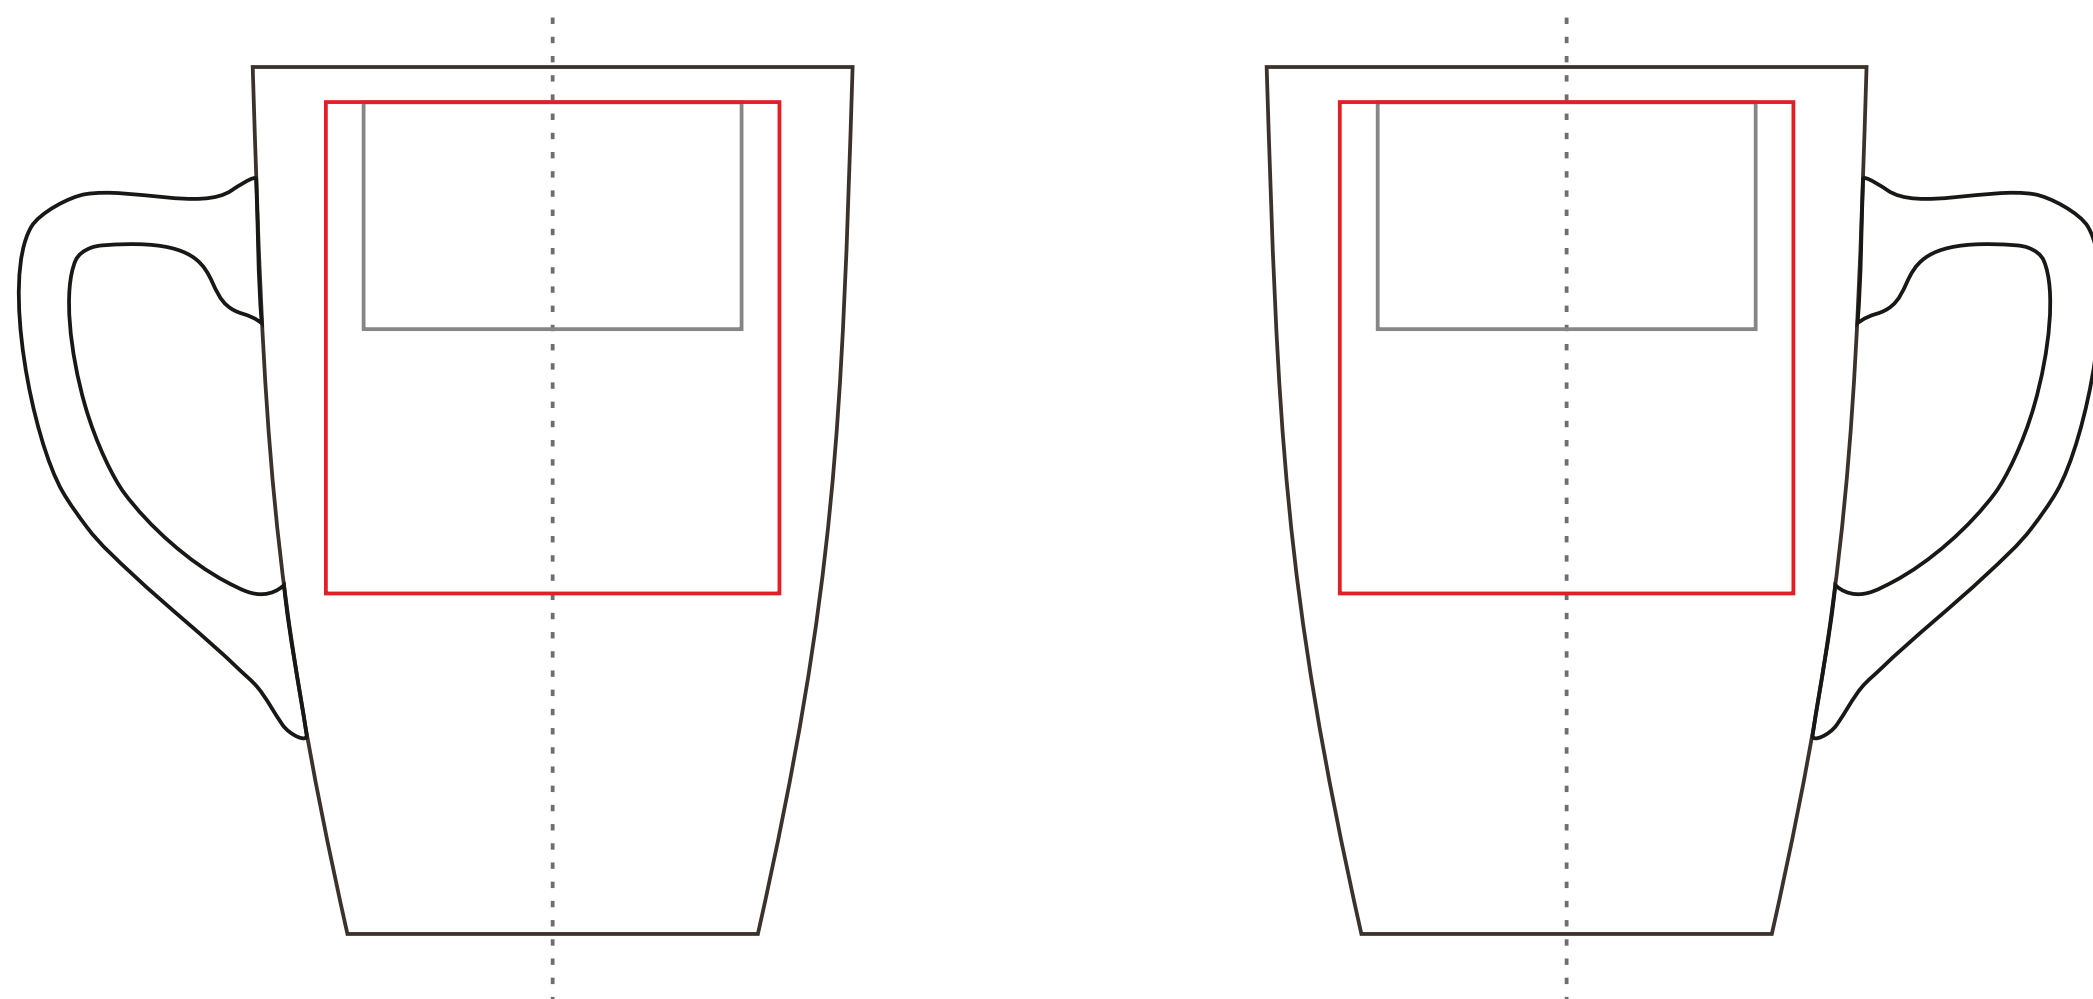

380 ml / h: 121mm / ø 803 mm

Direct Print 180 x 30 mm **Transfer Print** 210 x 45 mm

Direct Print 50 x 30mm **Transfer Print** 60 x 65 mm

Print area on the handle

40 x 10 mm

Print area on the inner bottom

Print area on the inner wall

40 x 20 mm

Print area on the outer bottom