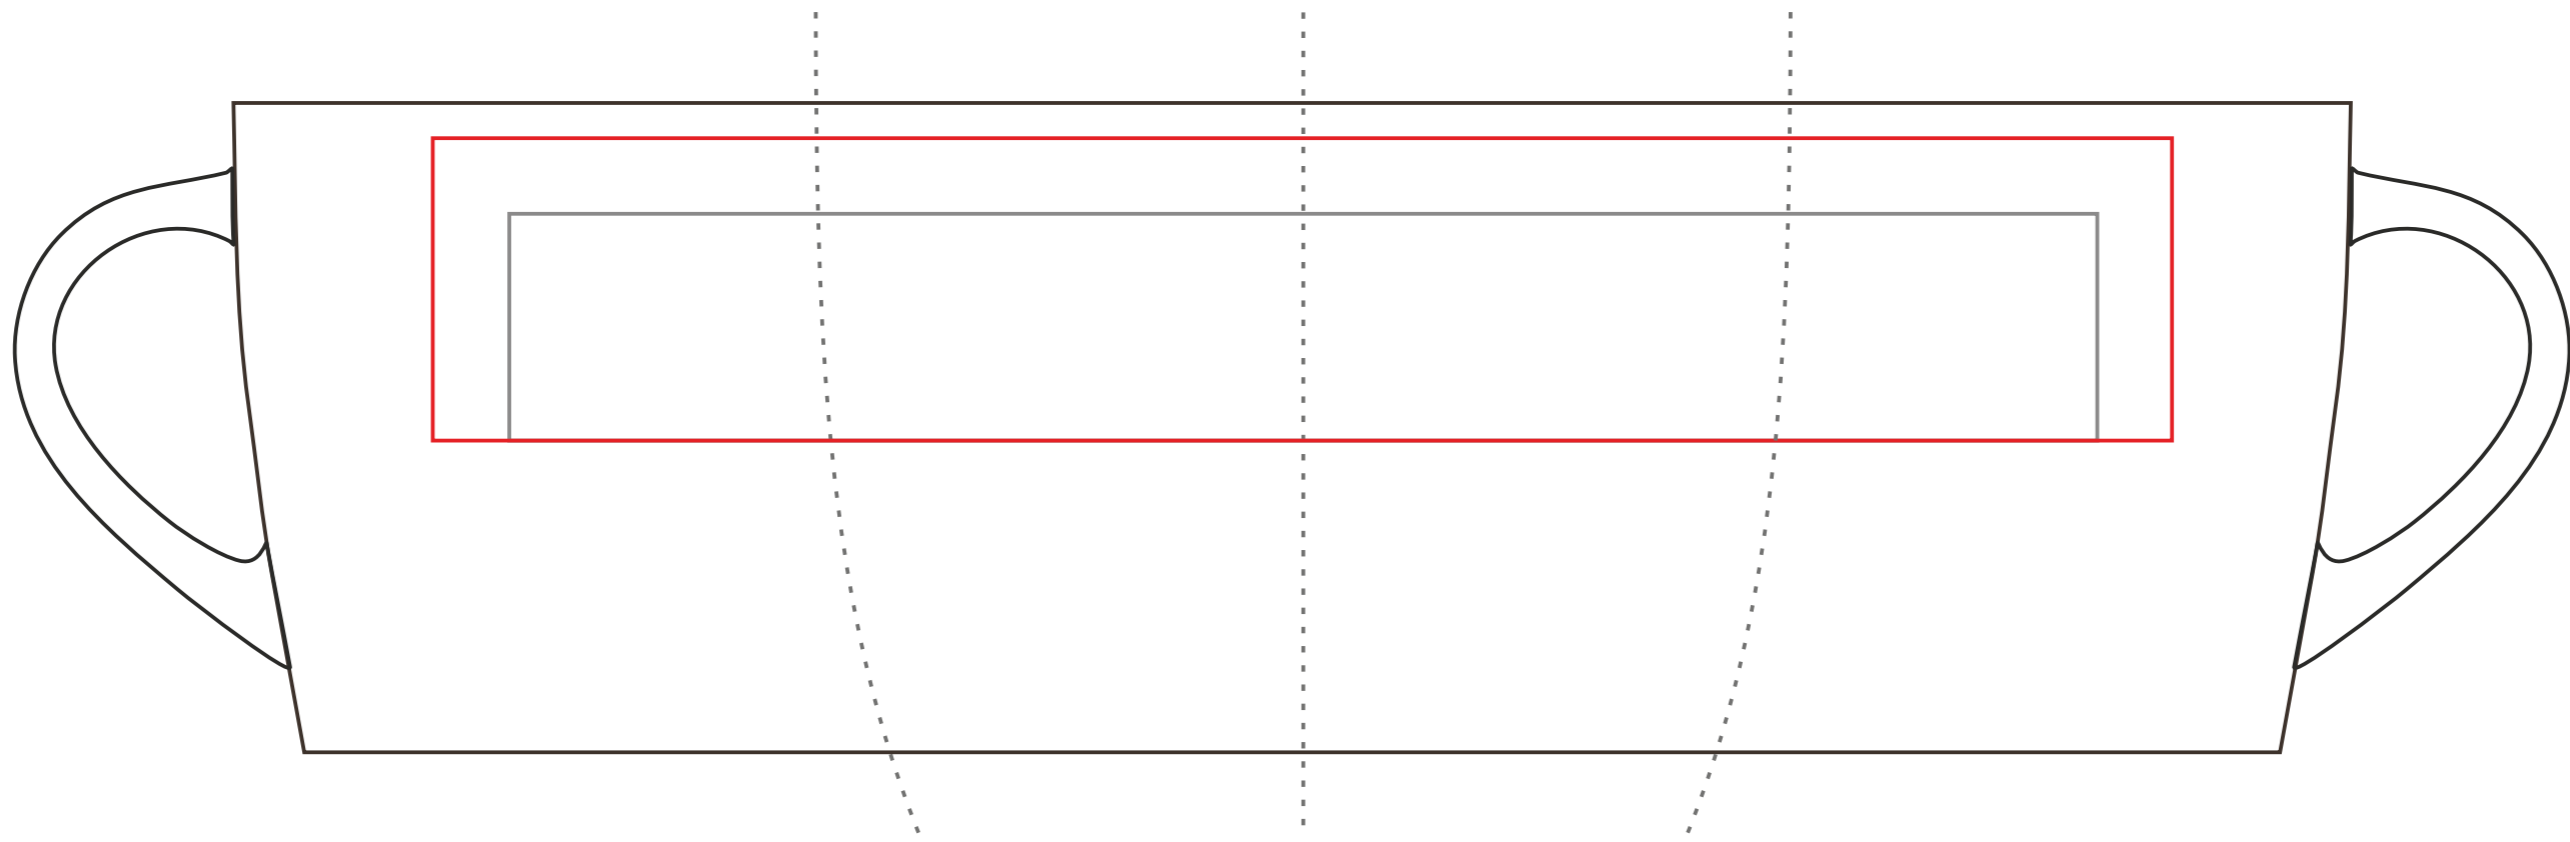

350 ml / h: 83 mm / ø 89 mm

**Direct Print** 210 x 25 mm **Transfer Print** 230 x 40 mm

**Direct Print** 65 x 25 mm **Transfer Print** 70 x 50 mm

Print area on the handle 40 x 10 mm

Print area on the inner bottom ø 30 mm

Print area on the inner wall 50 x 20 mm

Print area on the outer bottom ø 45 mm