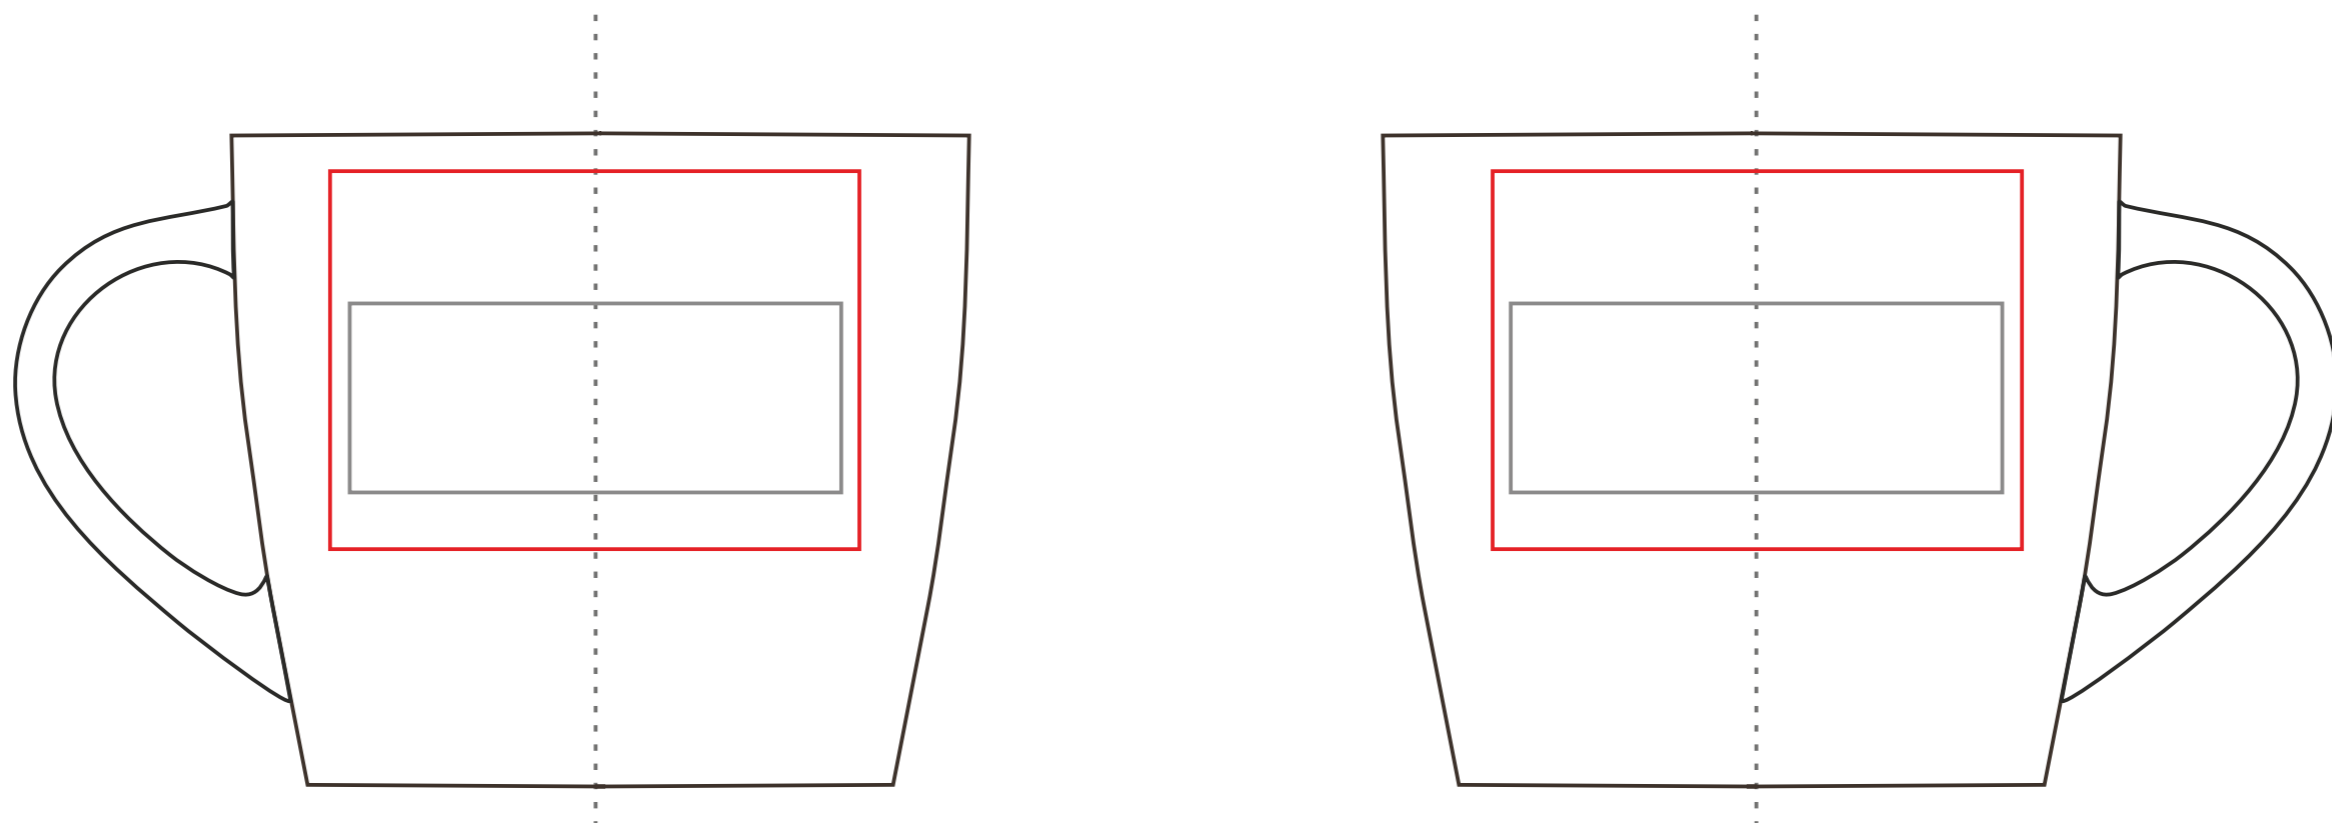

350 ml / h: 83 mm / ø 89 mm

**Direct Print** 210 x 25 mm **Transfer Print** 230 x 40 mm

**Direct Print** 65 x 25 mm **Transfer Print** 70 x 50 mm

Print area on the handle 40 x 10 mm

Print area on the inner bottom ø 30 mm

Print area on the inner wall 50 x 20 mm

Print area on the outer bottom ø 45 mm