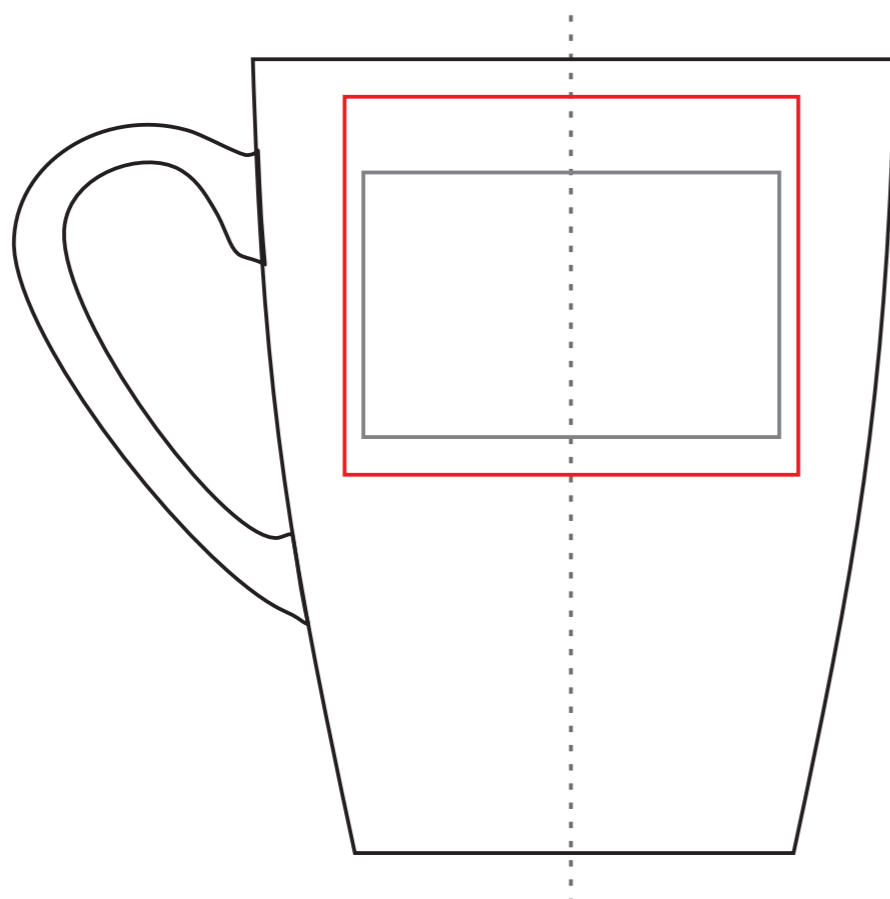

330 ml / h: 105 mm / ø 84 mm

**Direct Print** 195 x 35 mm    **Transfer Print** 215 x 50 mm

**Direct Print** 55 x 35mm    **Transfer Print** 60 x 50 mm

Print area on the handle 50 x 10 mm

Print area on the inner bottom Ø 30 mm

Print area on the inner wall 50 x 20 mm

Print area on the outer bottom Ø 35 mm