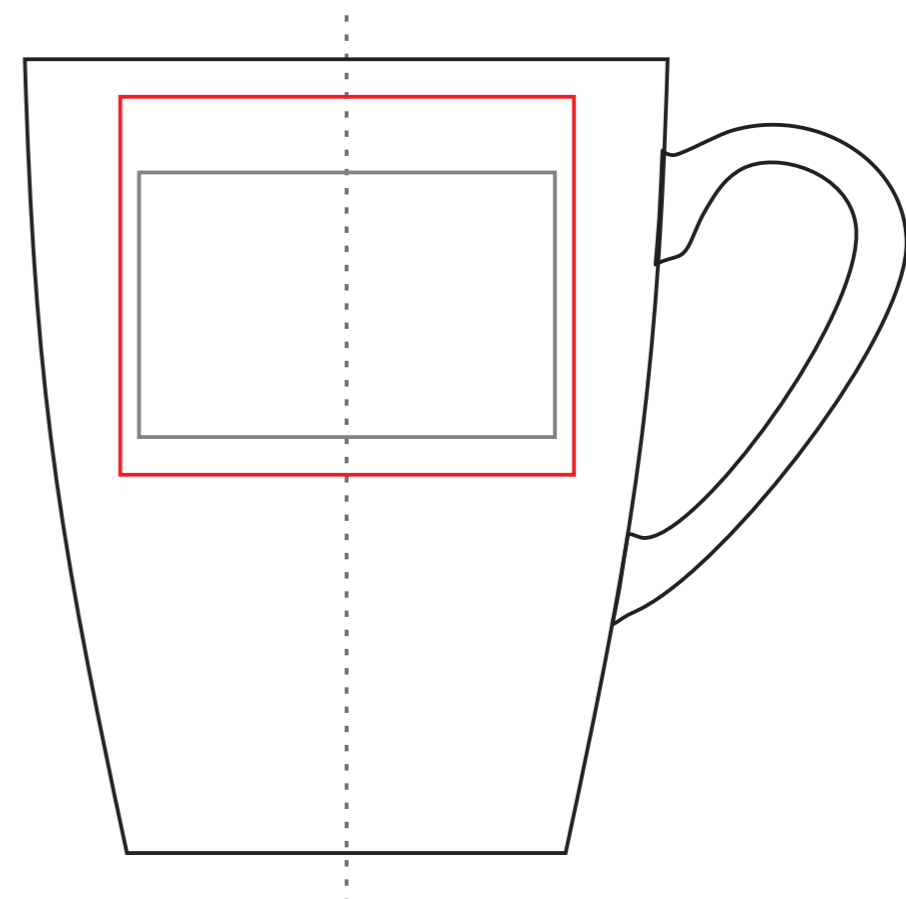

330 ml / h: 105 mm / ø 84 mm

**Direct Print** 195 x 35 mm    **Transfer Print** 215 x 50 mm

**Direct Print** 55 x 35mm    **Transfer Print** 60 x 50 mm

Print area on the handle 50 x 10 mm

Print area on the inner bottom Ø 30 mm

Print area on the inner wall 50 x 20 mm

Print area on the outer bottom Ø 35 mm