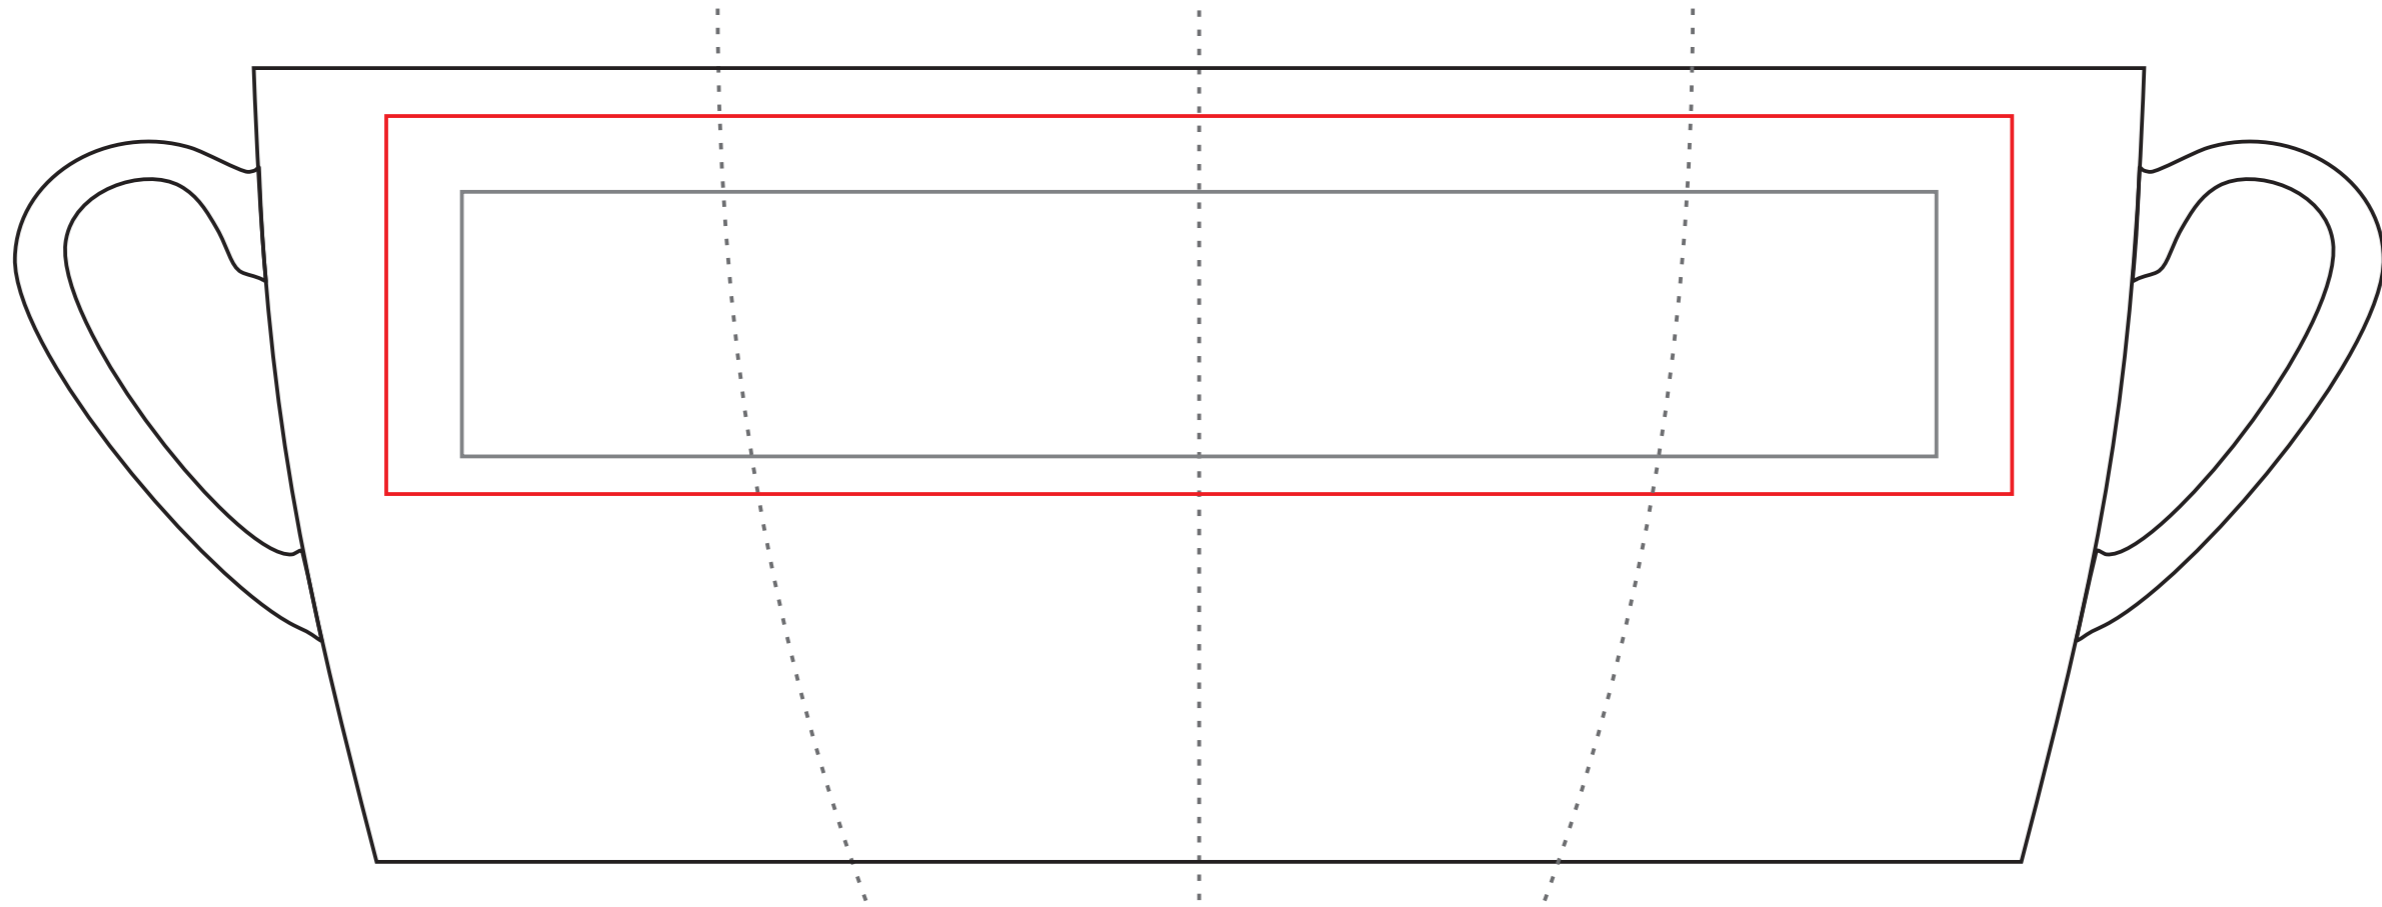

330 ml / h: 105 mm / ø 84 mm

**Direct Print** 195 x 35 mm    **Transfer Print** 215 x 50 mm

**Direct Print** 55 x 35mm    **Transfer Print** 60 x 50 mm

Print area on the handle 50 x 10 mm

Print area on the inner bottom Ø 30 mm

Print area on the inner wall 50 x 20 mm

Print area on the outer bottom Ø 35 mm