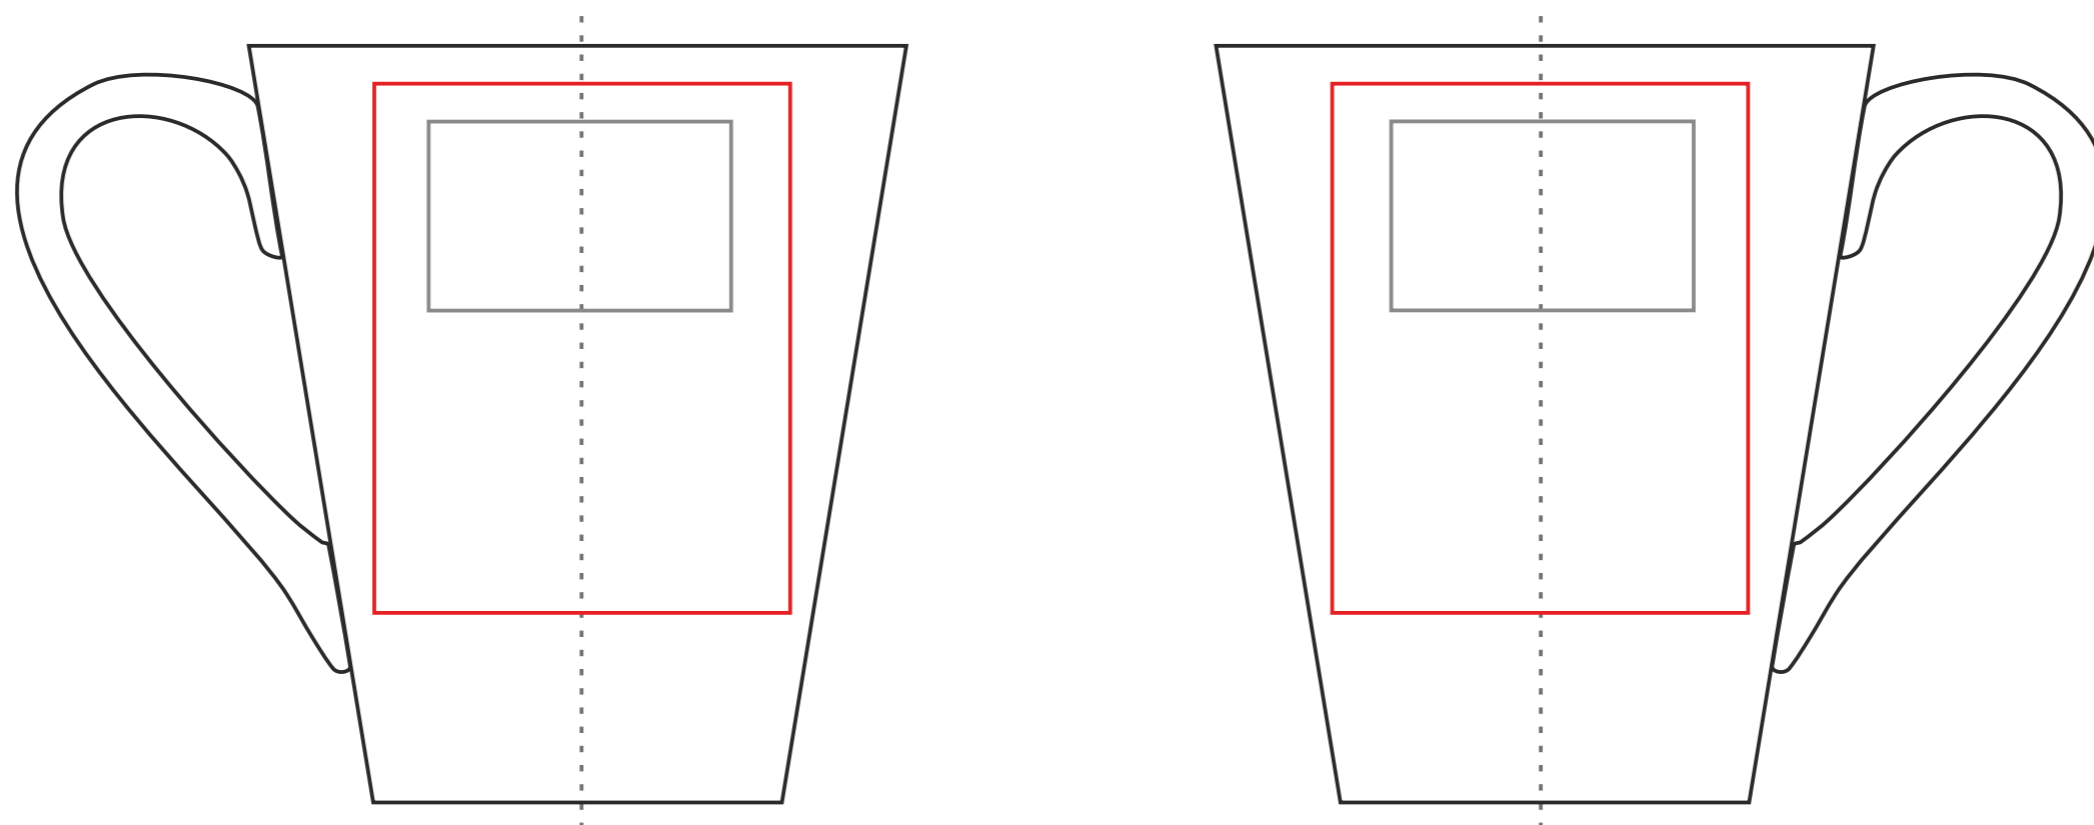

230 ml / h: 97 mm / ø 83 mm

Direct Print 160 x 25 mm **Transfer Print** 170 x 90 mm

Direct Print 40 x 25 mm **Transfer Print** 55 x 70 mm

Print area on the handle 30 x 10 mm

Print area on the inner bottom ø 25 mm

Print area on the inner wall 40 x 20 mm

Print area on the outer bottom —