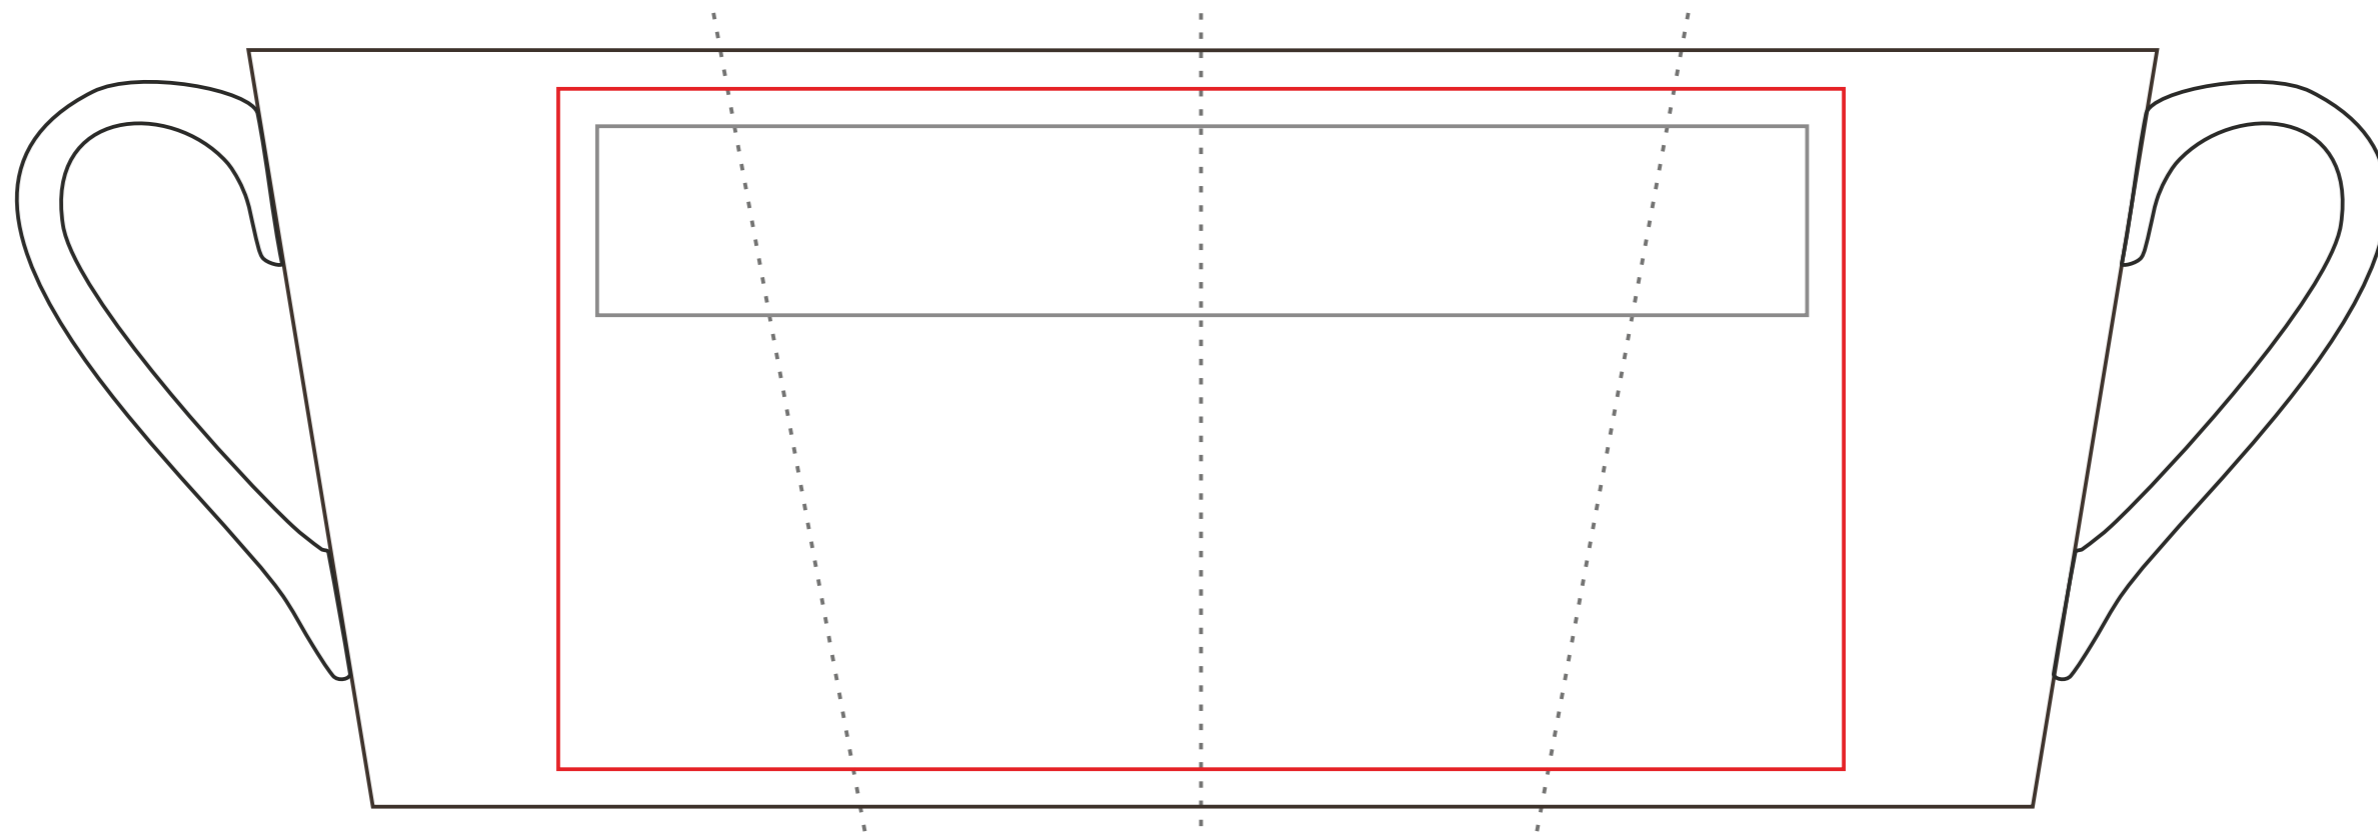

230 ml / h: 97 mm / ø 83 mm

Direct Print 160 x 25 mm **Transfer Print** 170 x 90 mm

Direct Print 40 x 25 mm **Transfer Print** 55 x 70 mm

Print area on the handle 30 x 10 mm

Print area on the inner bottom ø 25 mm

Print area on the inner wall 40 x 20 mm

Print area on the outer bottom —