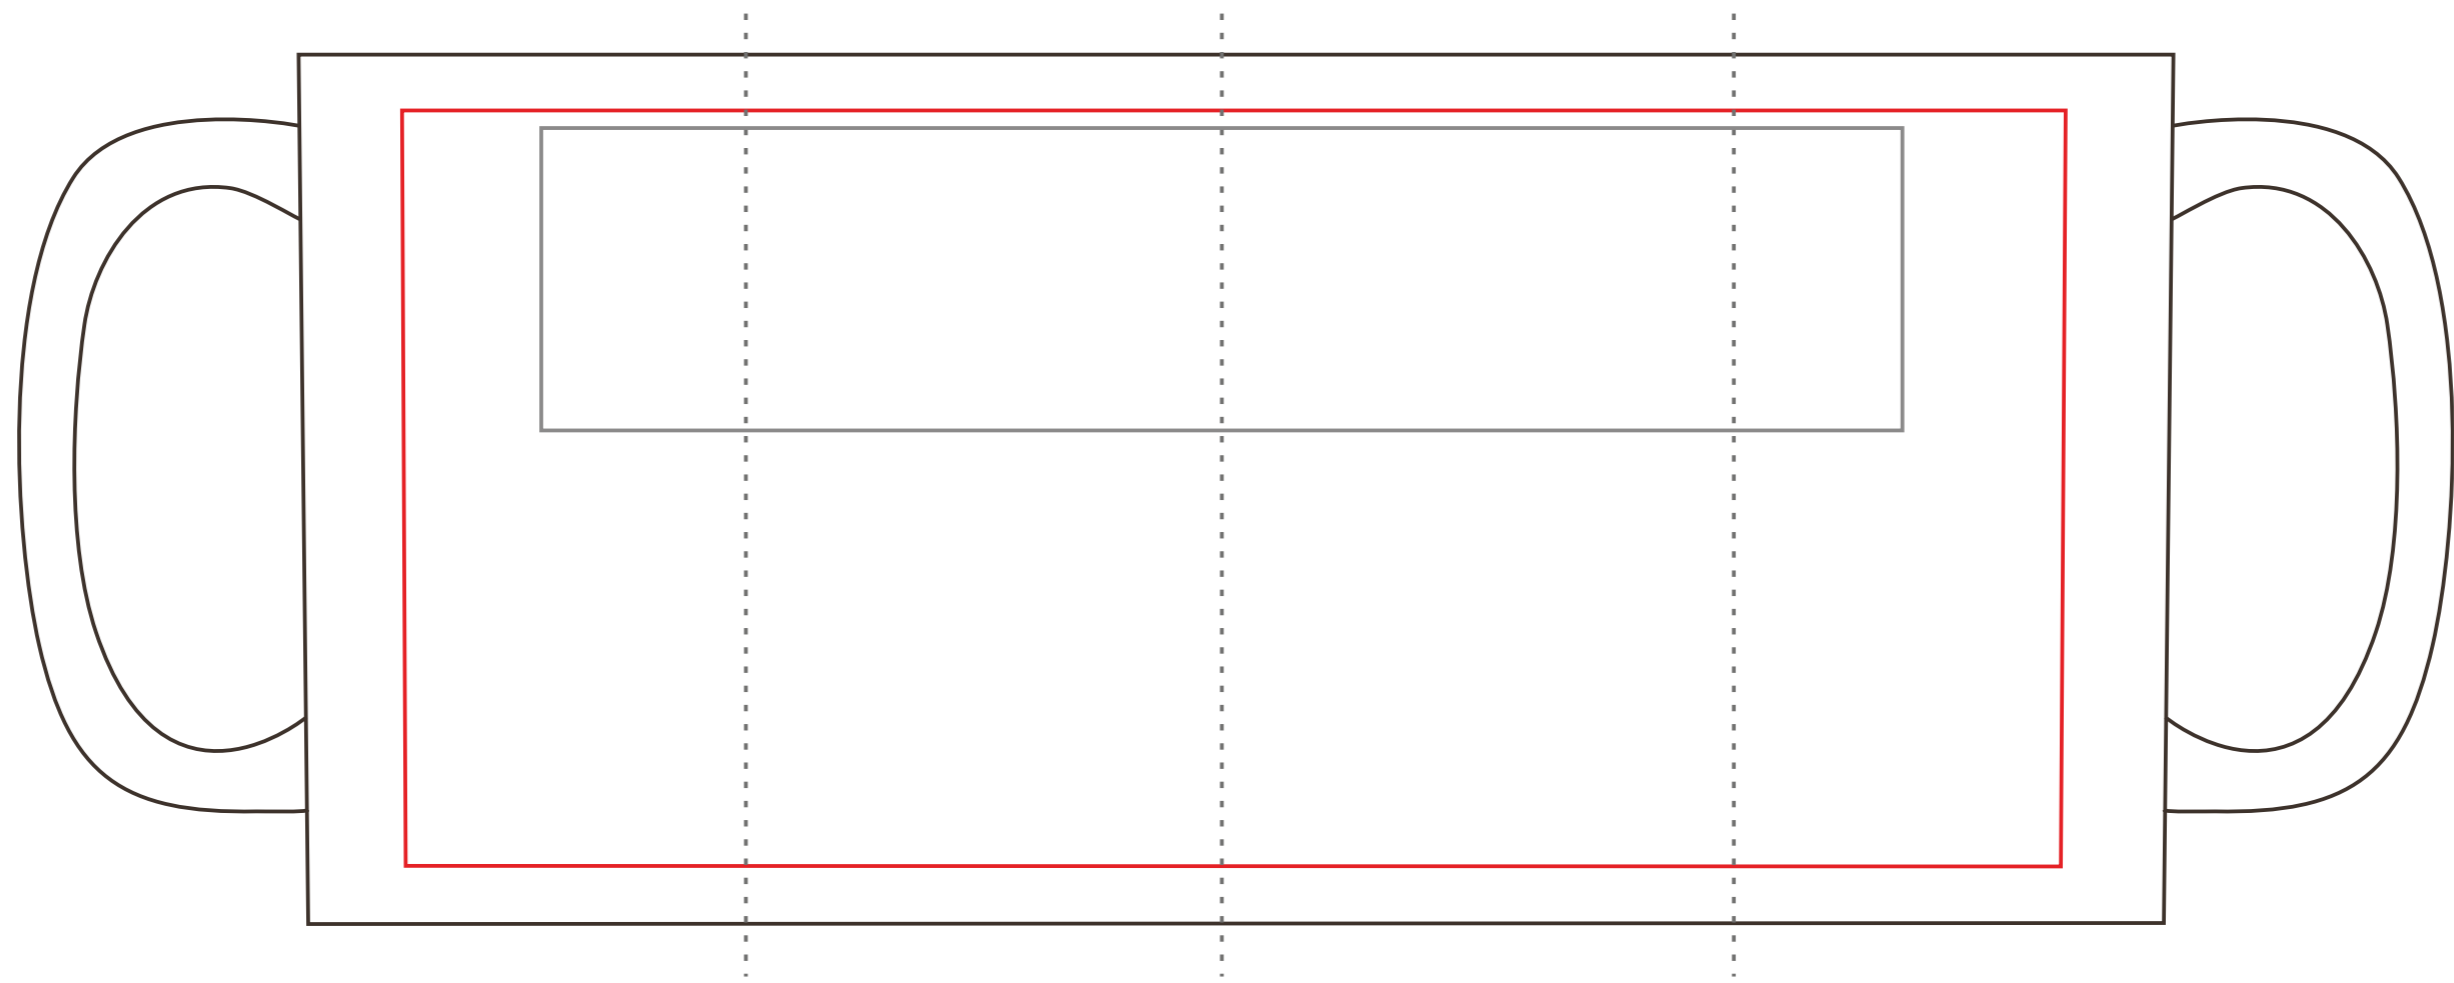

420 ml / h: 118 mm / ø 85 mm

Direct Print 180 x 40 mm **Transfer Print** 220 x 100 mm

Direct Print 50 x 40 mm **Transfer Print** 70 x 100 mm

Print area on the handle 40 x 10 mm

Print area on the inner bottom ø 25 mm

Print area on the inner wall 40 x 20 mm

Print area on the outer bottom ø 30 mm