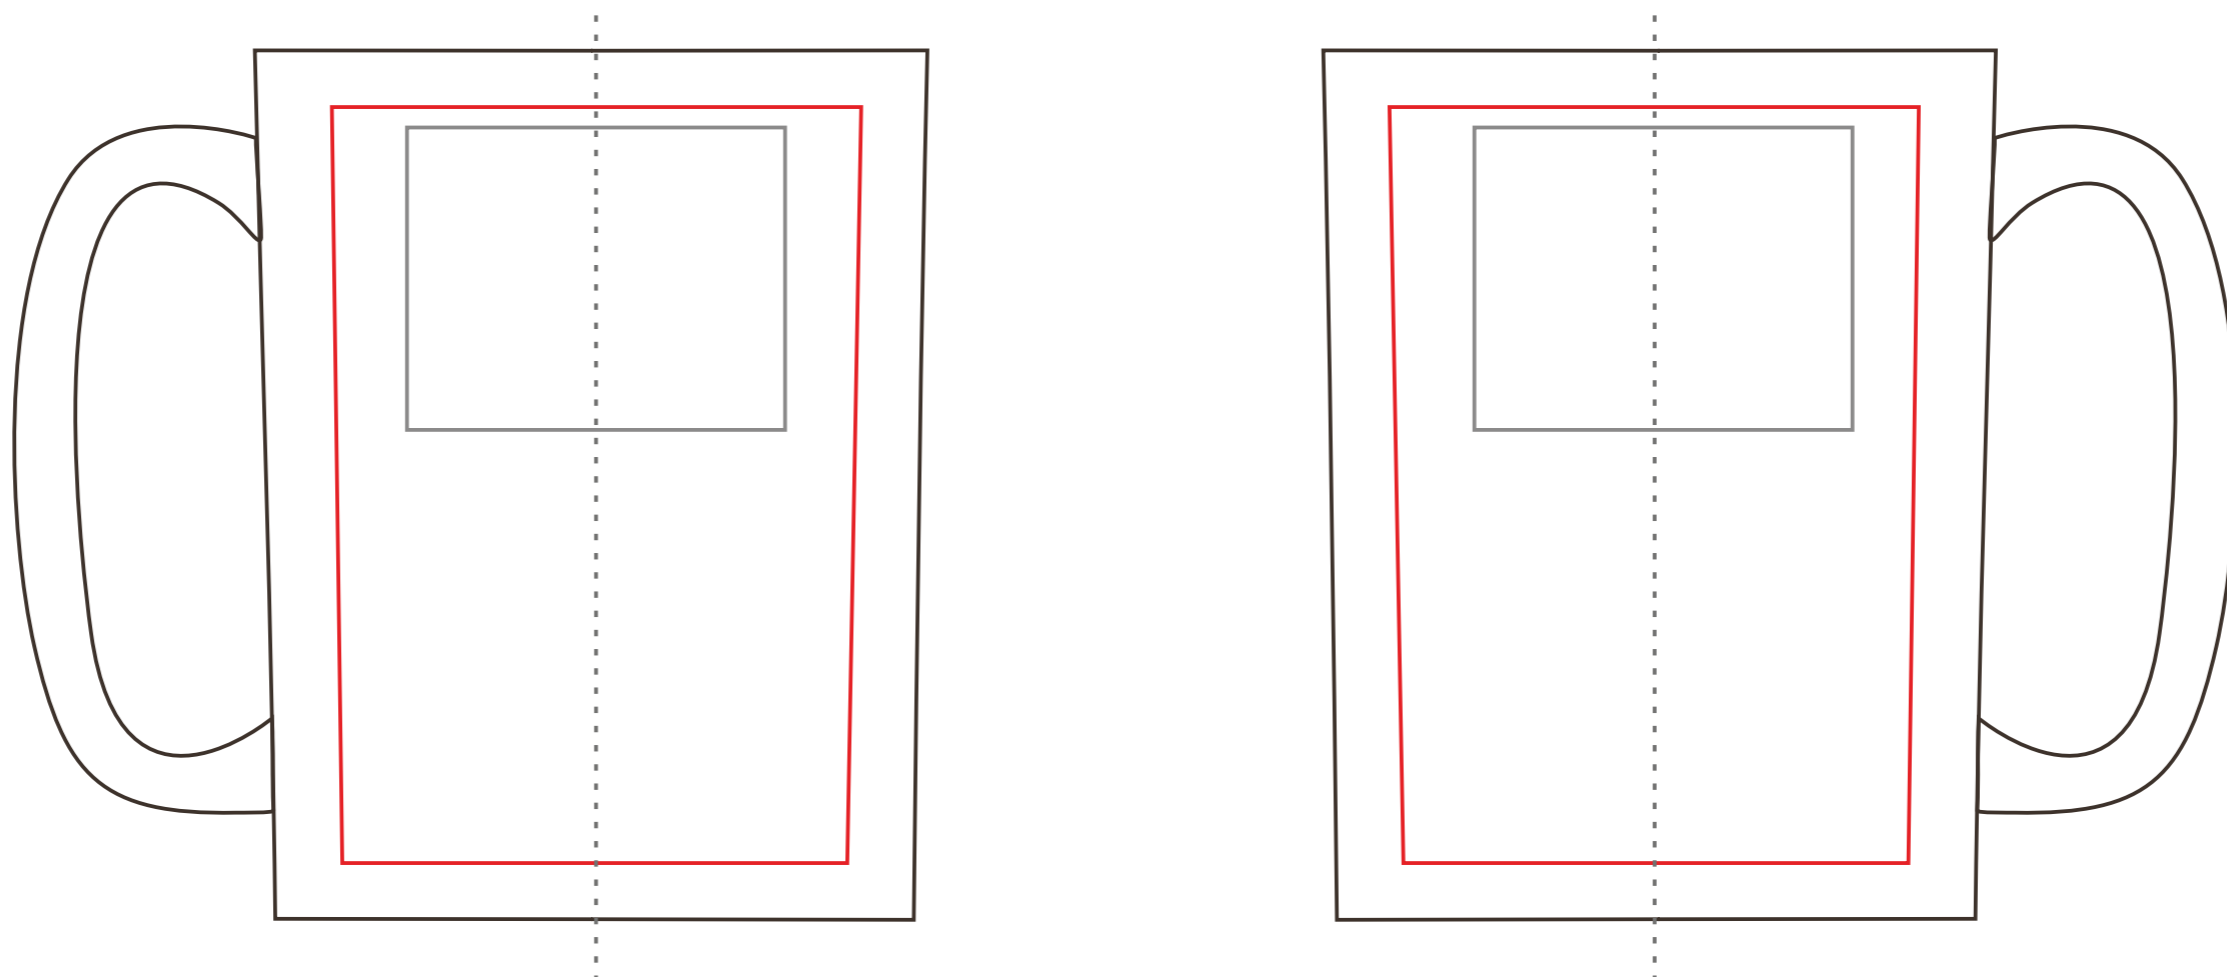

420 ml / h: 118 mm / ø 85 mm

Direct Print 180 x 40 mm **Transfer Print** 220 x 100 mm

Direct Print 50 x 40 mm **Transfer Print** 70 x 100 mm

Print area on the handle 40 x 10 mm

Print area on the inner bottom ø 25 mm

Print area on the inner wall 40 x 20 mm

Print area on the outer bottom ø 30 mm