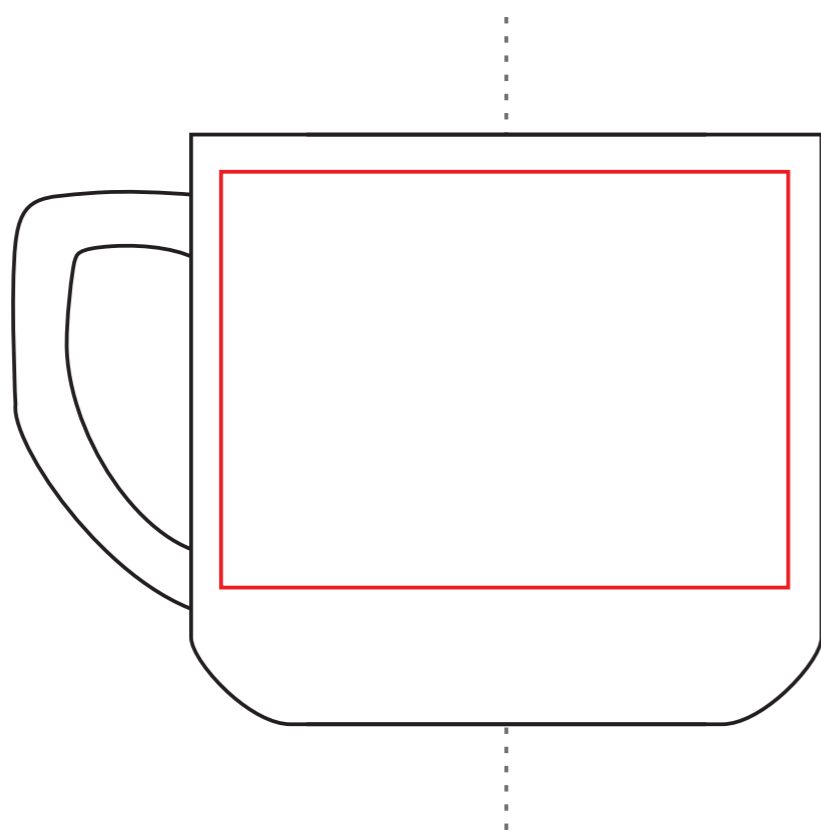

300 ml / h: 78 mm / ø 87 mm

**Direct Print**

**Transfer Print** 260 x 55 mm

**Direct Print** 75 x 55 mm

**Transfer Print** 75 x 55 mm

Print area on the handle

20 x 10 mm

Print area on the inner bottom

ø 65 mm

Print area on the inner wall

60 x 20 mm

Print area on the outer bottom

ø 45 mm