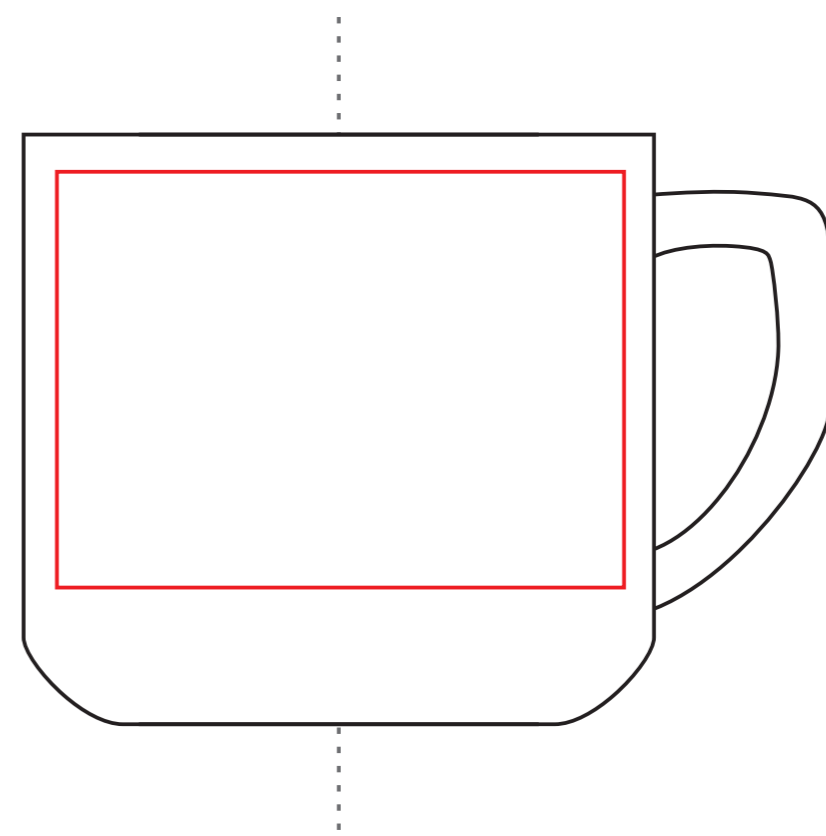

300 ml / h: 78 mm / ø 87 mm

**Direct Print**

**Transfer Print** 260 x 55 mm

**Direct Print** 75 x 55 mm

**Transfer Print** 75 x 55 mm

Print area on the handle

20 x 10 mm

Print area on the inner bottom

ø 65 mm

Print area on the inner wall

60 x 20 mm

Print area on the outer bottom

ø 45 mm