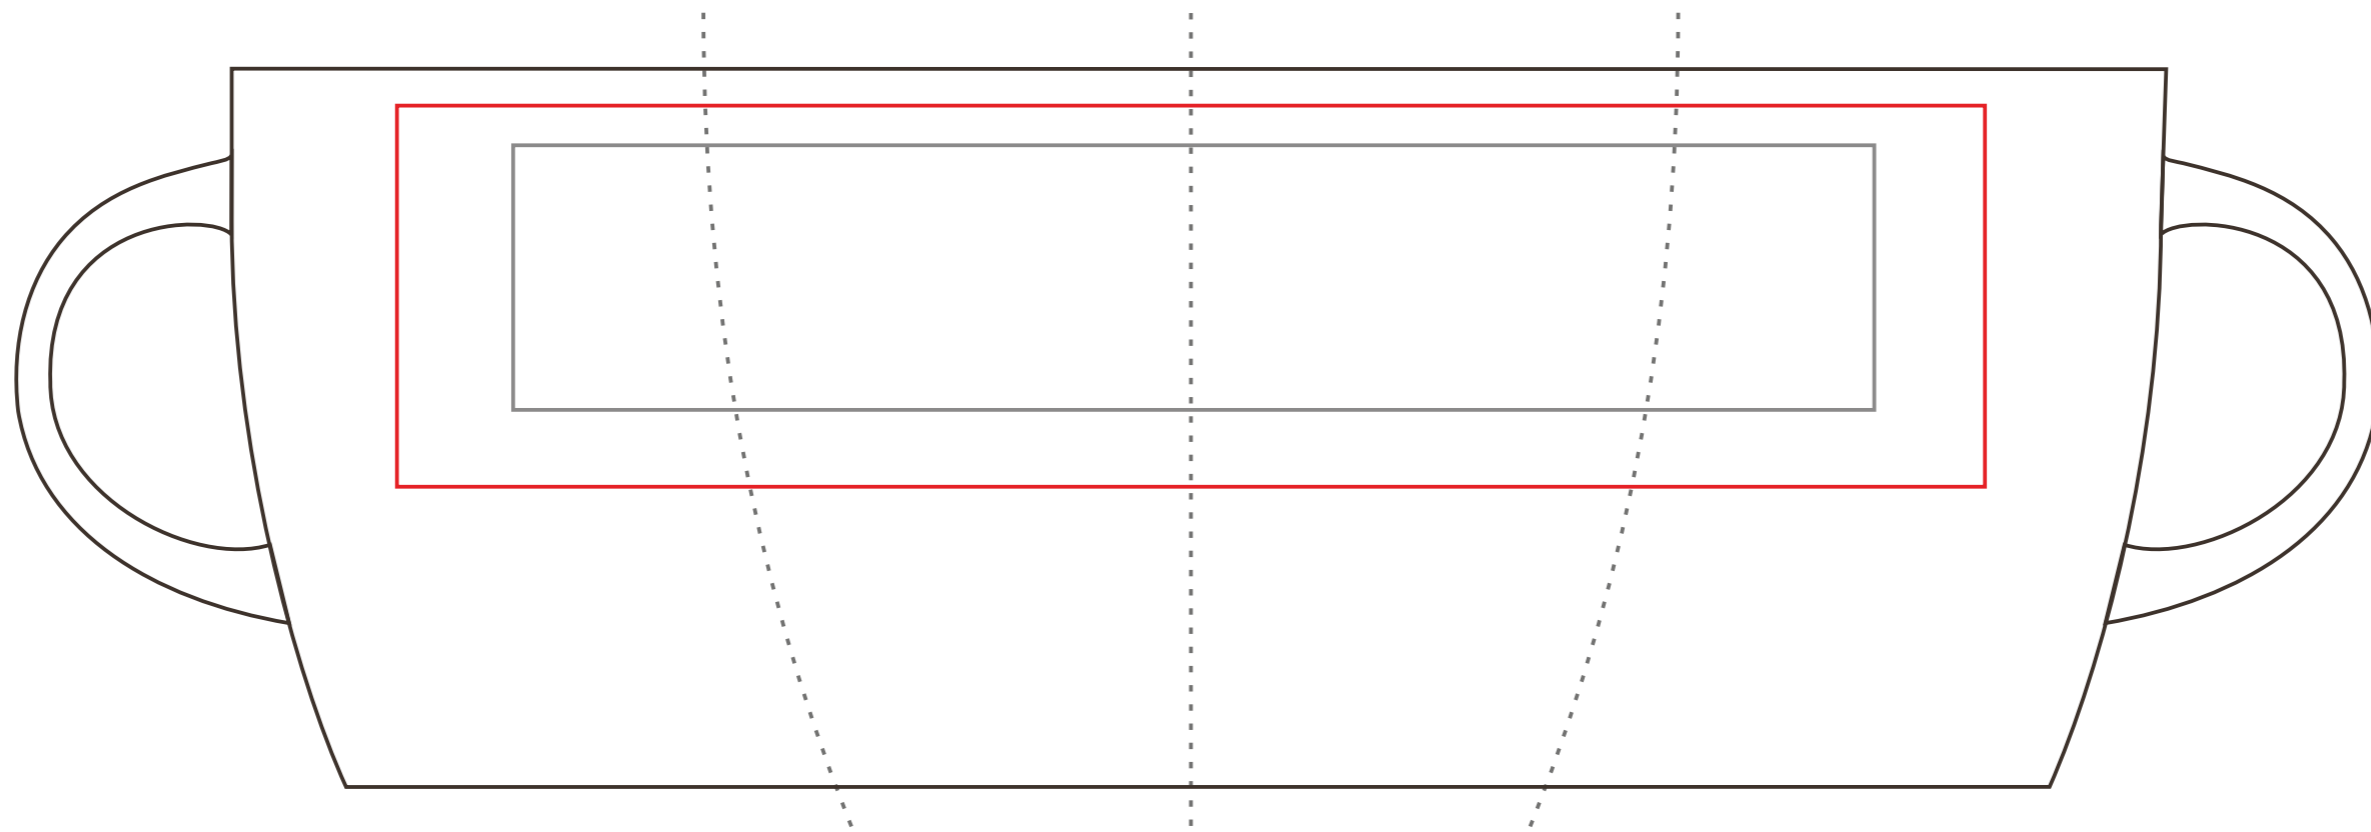

320 ml / h: 95 mm / ø 82 mm

Direct Print 180 x 35 mm **Transfer Print** 210 x 50 mm

Direct Print 55 x 35 mm **Transfer Print** 65 x 70 mm

Print area on the handle 50 x 10 mm

Print area on the inner bottom ø 30 mm

Print area on the inner wall 50 x 15 mm

Print area on the outer bottom ø 30 mm