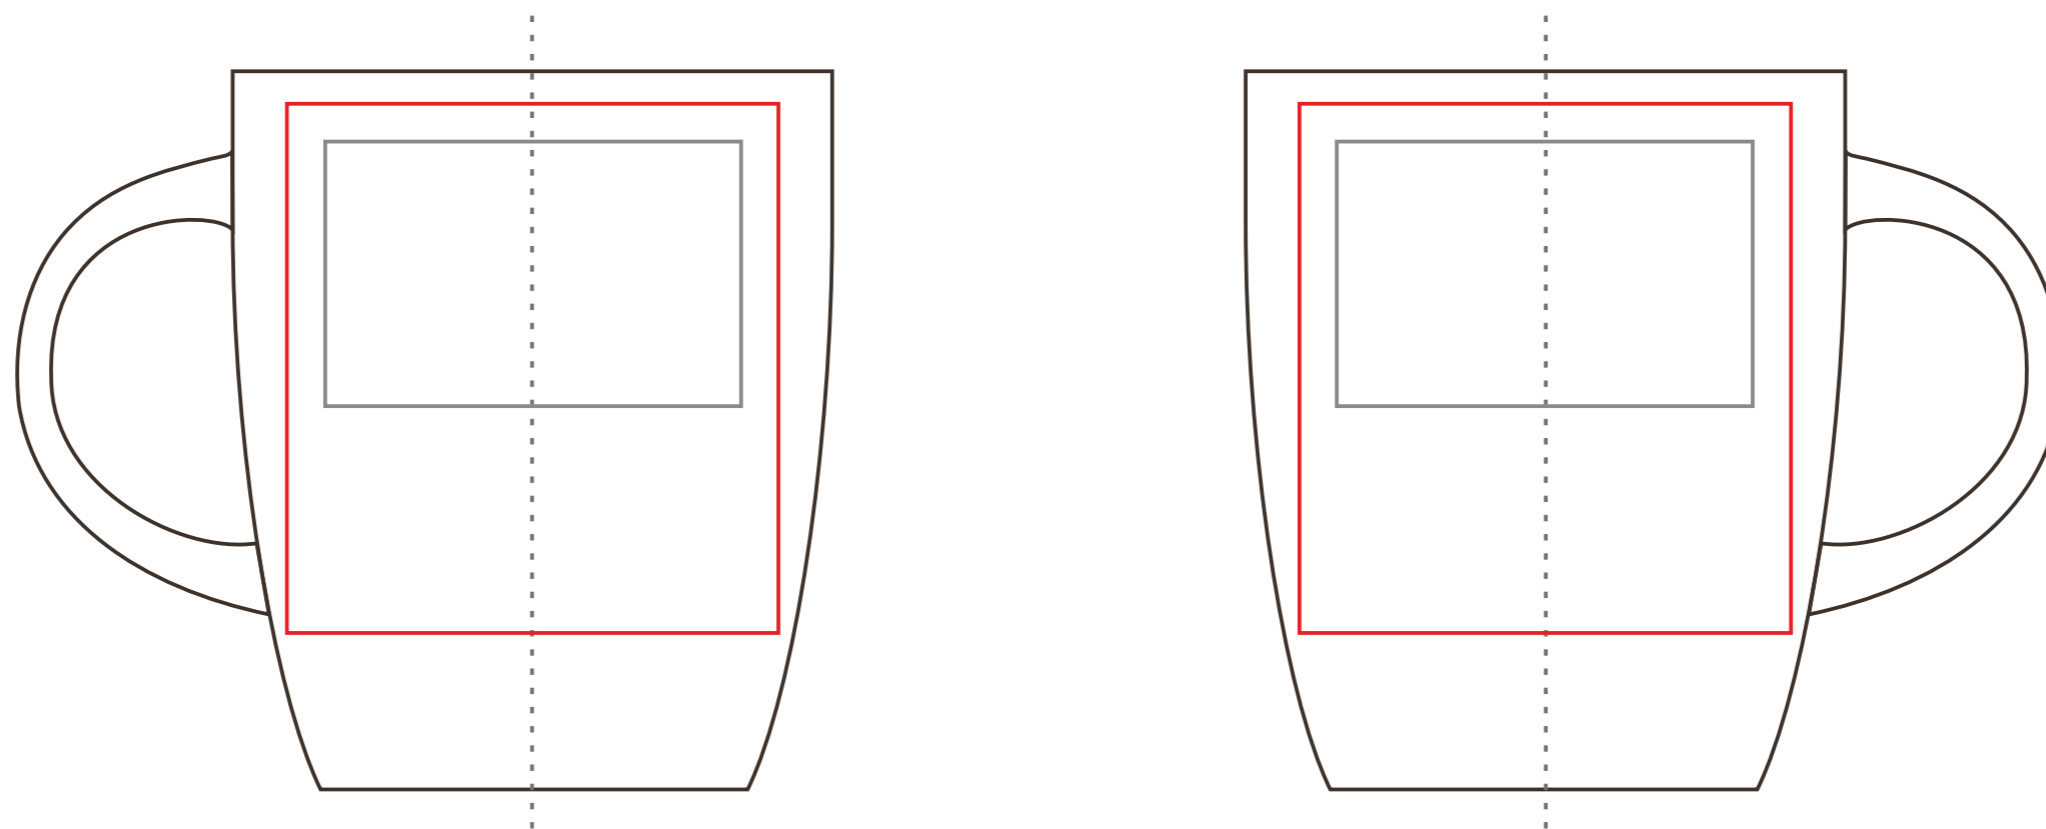

320 ml / h: 95 mm / ø 82 mm

Direct Print 180 x 35 mm **Transfer Print** 210 x 50 mm

Direct Print 55 x 35 mm **Transfer Print** 65 x 70 mm

Print area on the handle 50 x 10 mm

Print area on the inner bottom ø 30 mm

Print area on the inner wall 50 x 15 mm

Print area on the outer bottom ø 30 mm