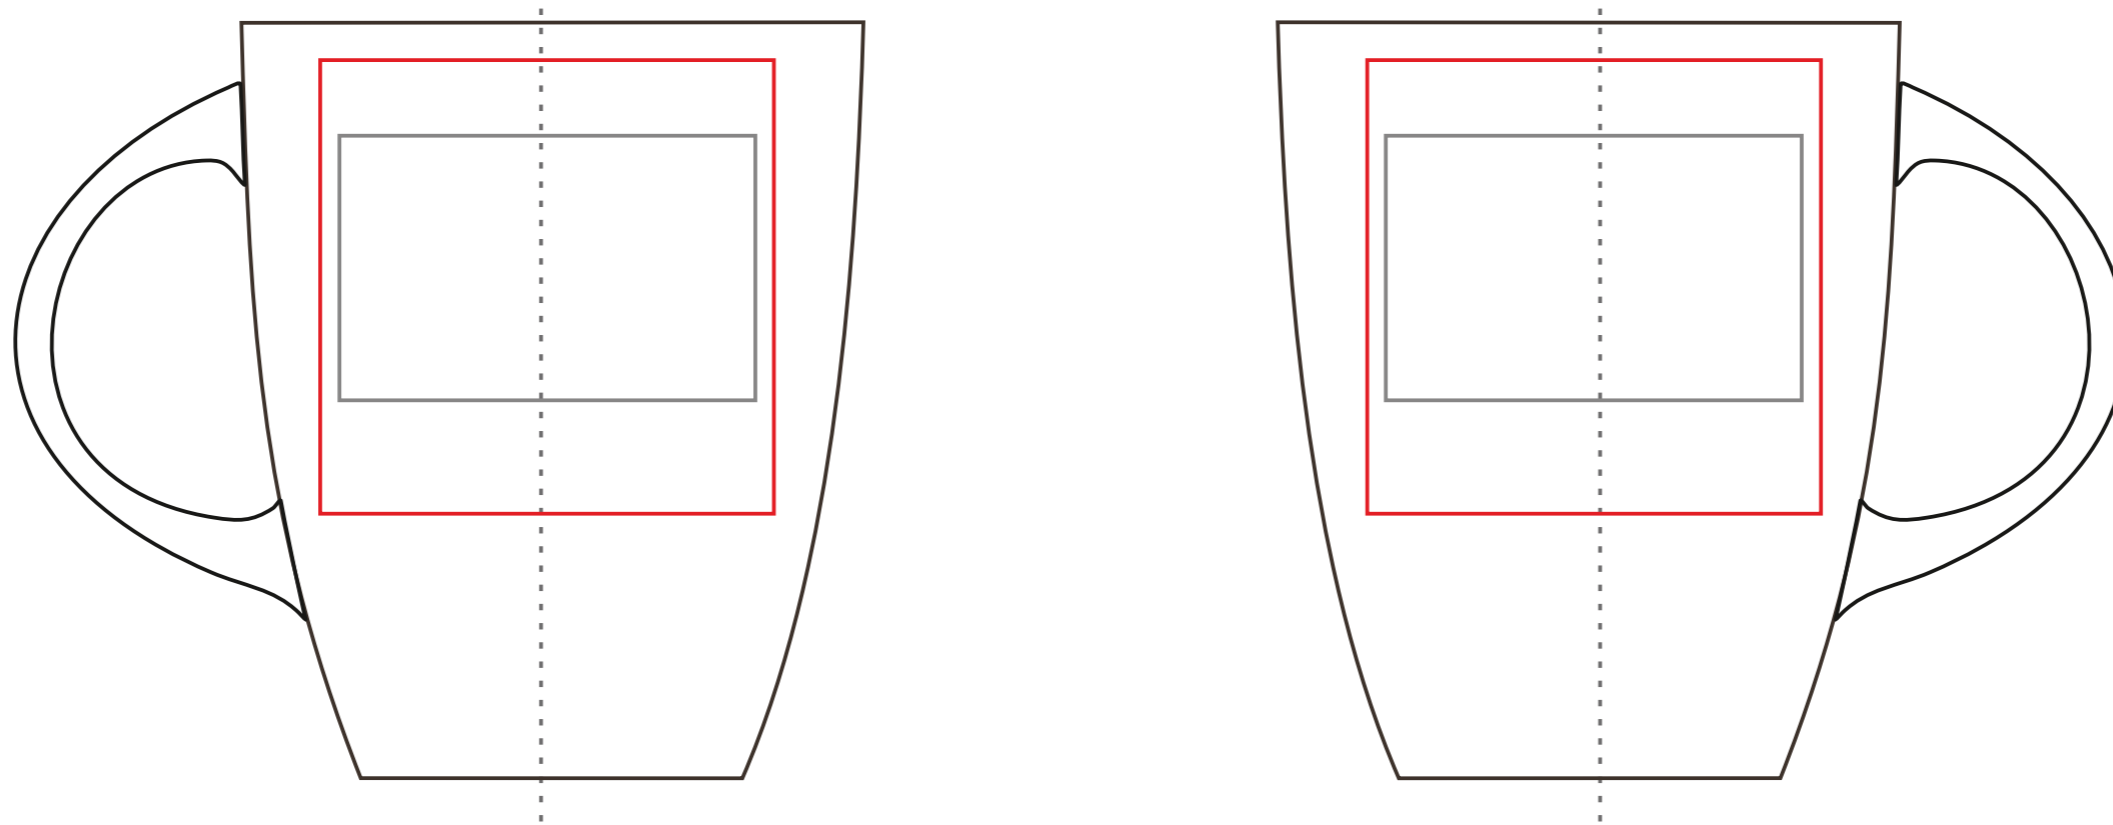

340 ml / h: 100 mm / ø 81 mm

**Direct Print** 180 x 35 mm    **Transfer Print** 220 x 50 mm

**Direct Print** 55 x 35mm    **Transfer Print** 60 x 60 mm

Print area on the handle 40 x 10 mm

Print area on the inner bottom ø 25 mm

Print area on the inner wall 40 x 20 mm

Print area on the outer bottom ø 30 mm