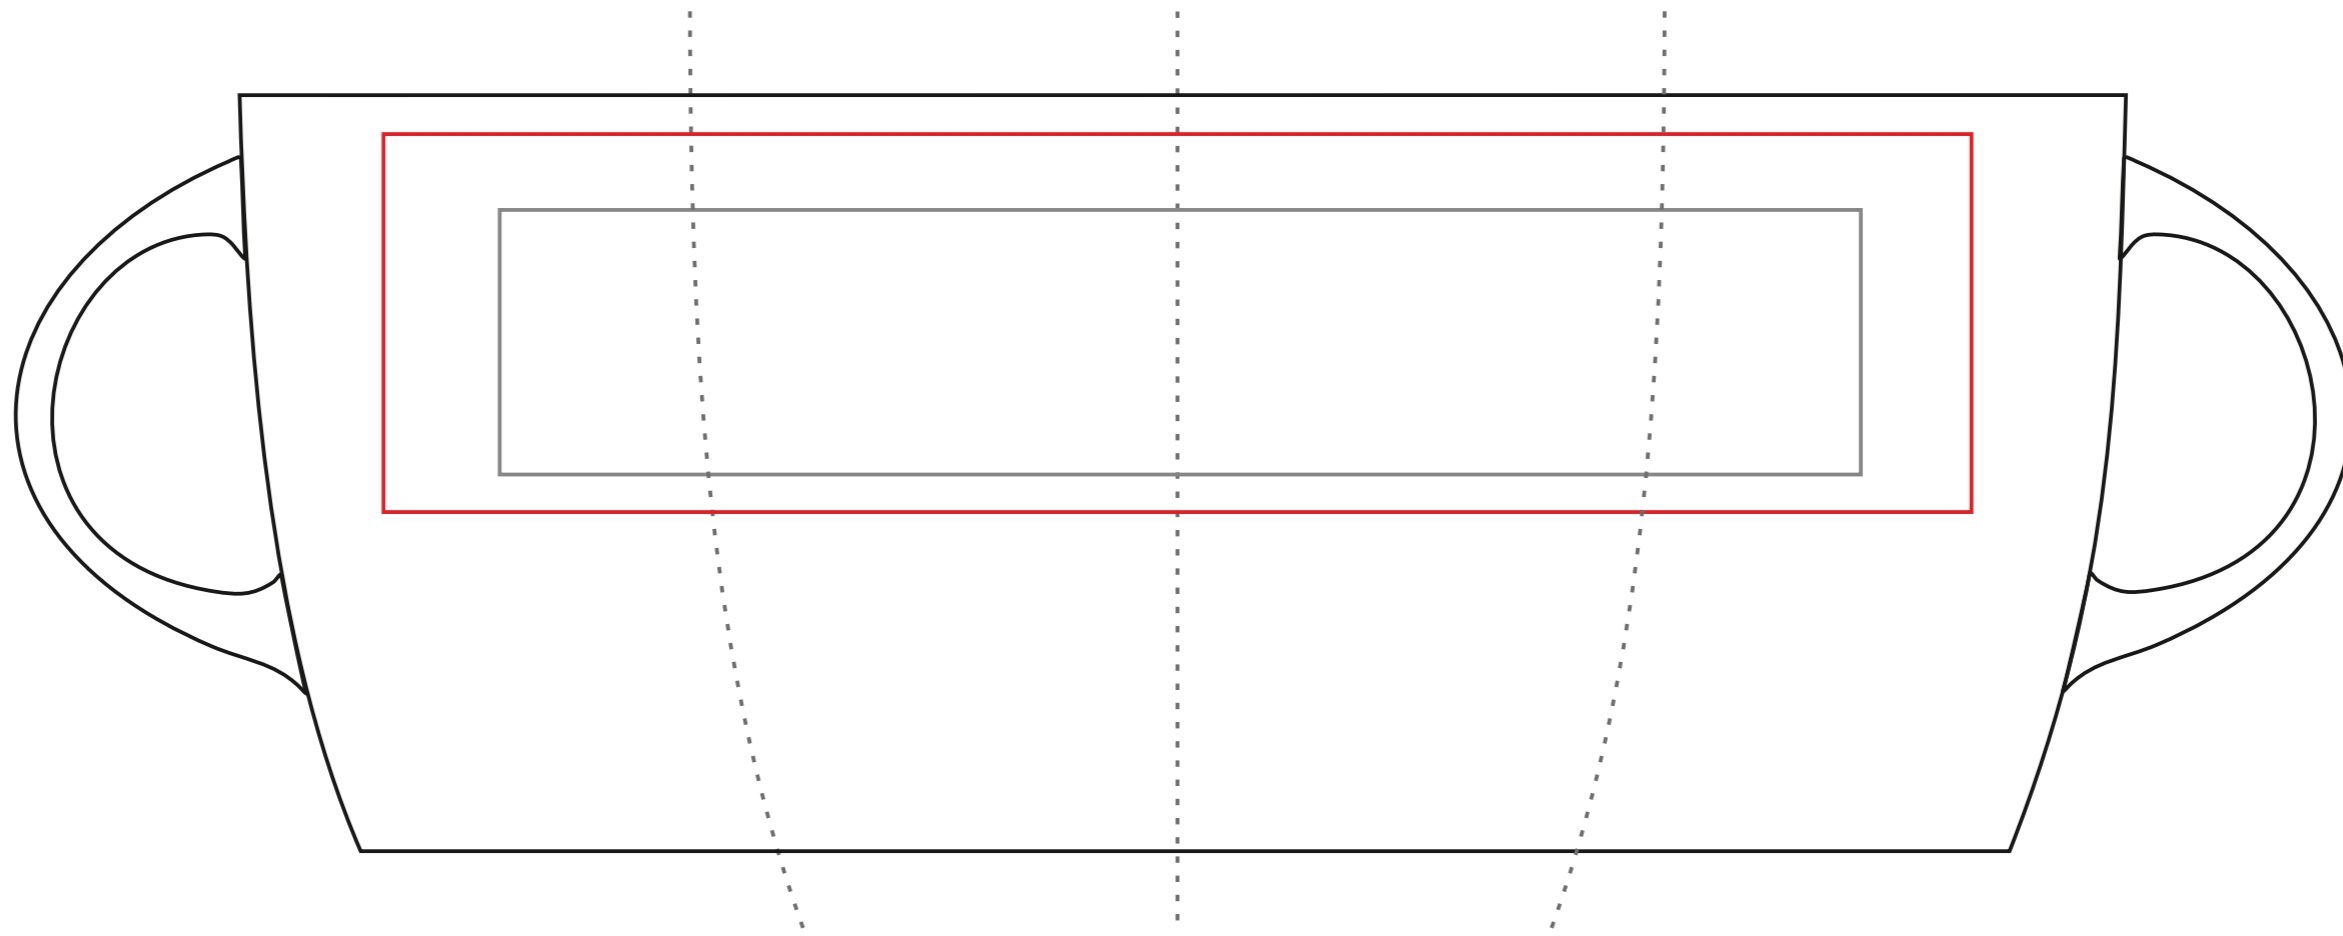

340 ml / h: 100 mm / ø 81 mm

**Direct Print** 180 x 35 mm    **Transfer Print** 220 x 50 mm

**Direct Print** 55 x 35mm    **Transfer Print** 60 x 60 mm

Print area on the handle 40 x 10 mm

Print area on the inner bottom ø 25 mm

Print area on the inner wall 40 x 20 mm

Print area on the outer bottom ø 30 mm