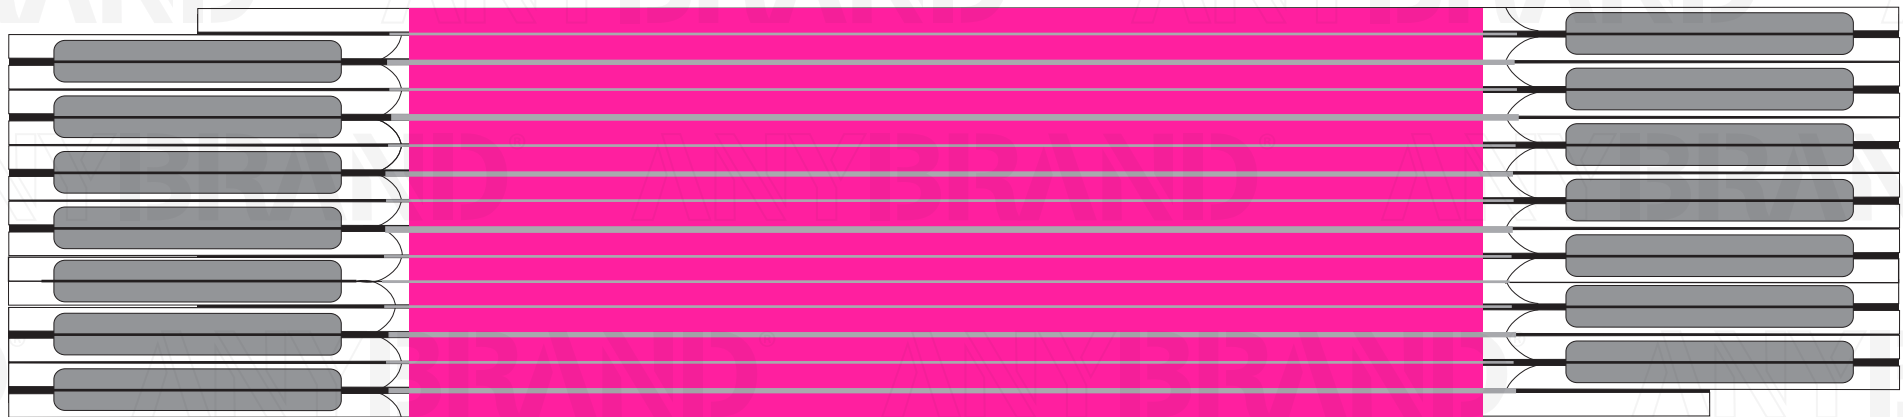

Druckfläche / Print Areas
Stabila 600, 3 m

ANYBRAND[®]

Digitaldruck / digital print:

53 x 142 mm

anybrand.com
welcome@anybrand.com