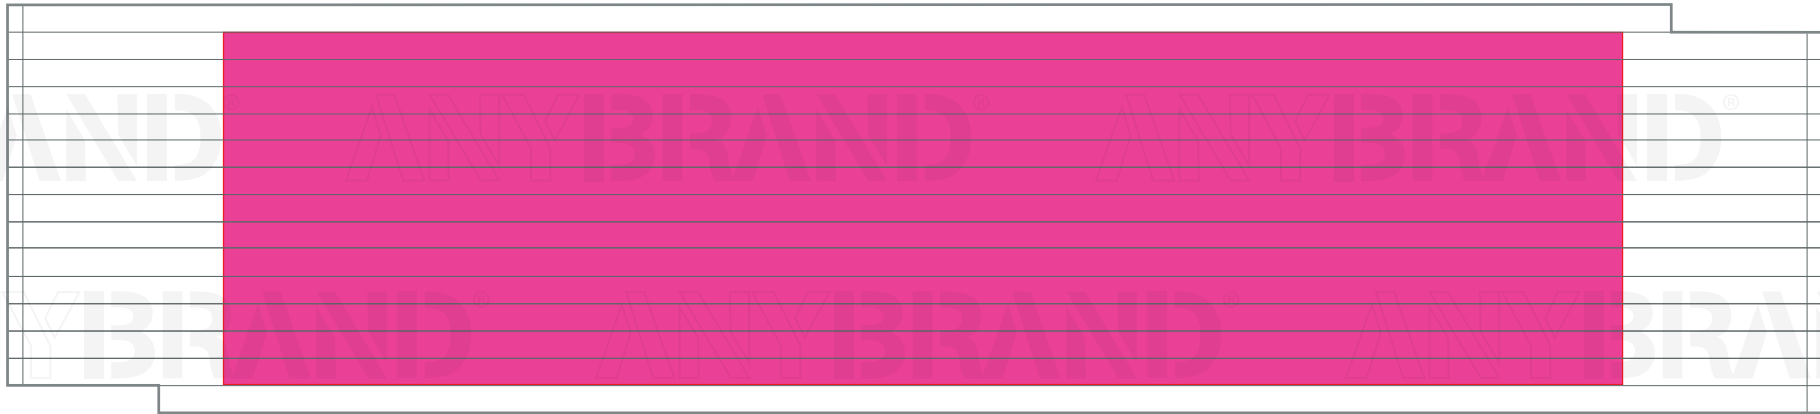

Druckfläche / Print Areas
Adga 350

ANYBRAND[®]

Digitaldruck / digital print: 240 x 54 mm
Tampondruck / pad print: 185 x 44 mm

anybrand.com
welcome@anybrand.com