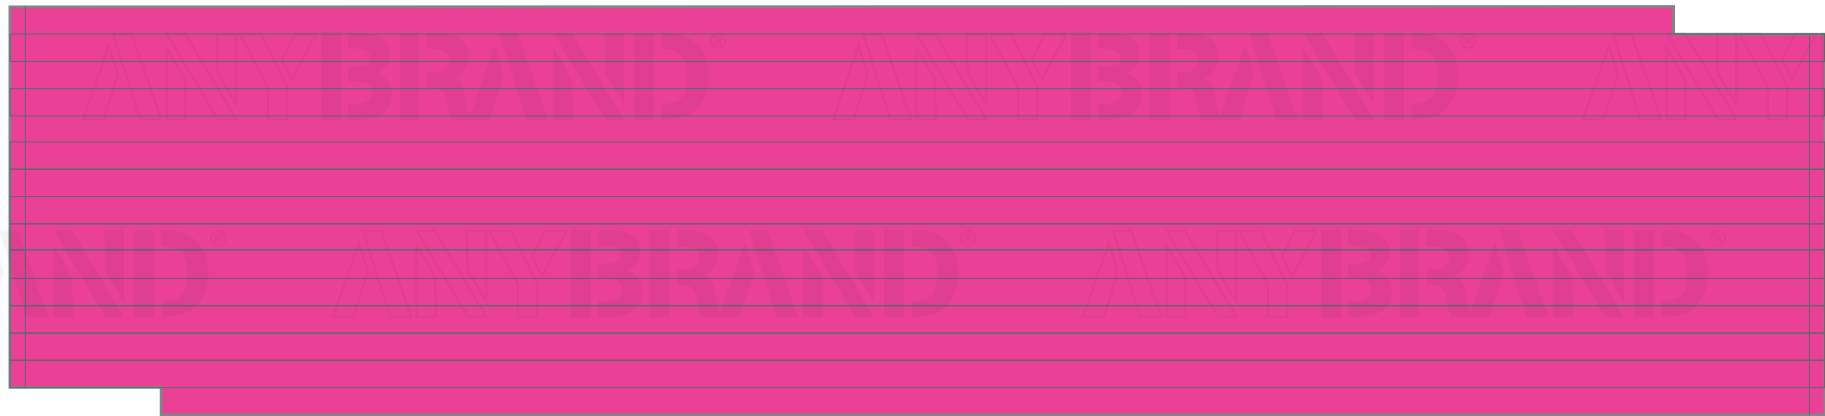

Druckfläche / Print Areas
Adga 350

ANYBRAND[®]

Digitaldruck / digital print: 240 x 54 mm
Tampondruck / pad print: 185 x 44 mm

anybrand.com
welcome@anybrand.com