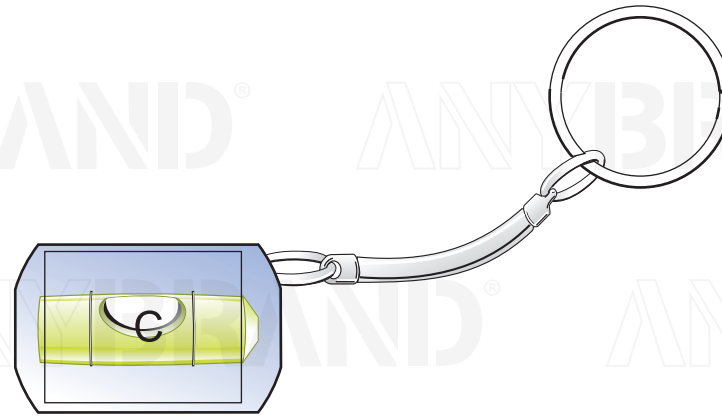

Druckfläche / Print Areas
Stabila 120D

ANYBRAND[®]

Tampondruck / pad print: 26 x 20 mm

anybrand.com
welcome@anybrand.com