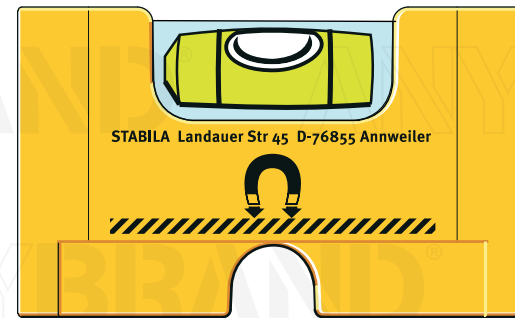

Druckfläche / Print Areas
Stabila Pocket Electric

ANYBRAND®

Tampondruck/ pad print:
45 x 14 mm

anybrand.com
welcome@anybrand.com